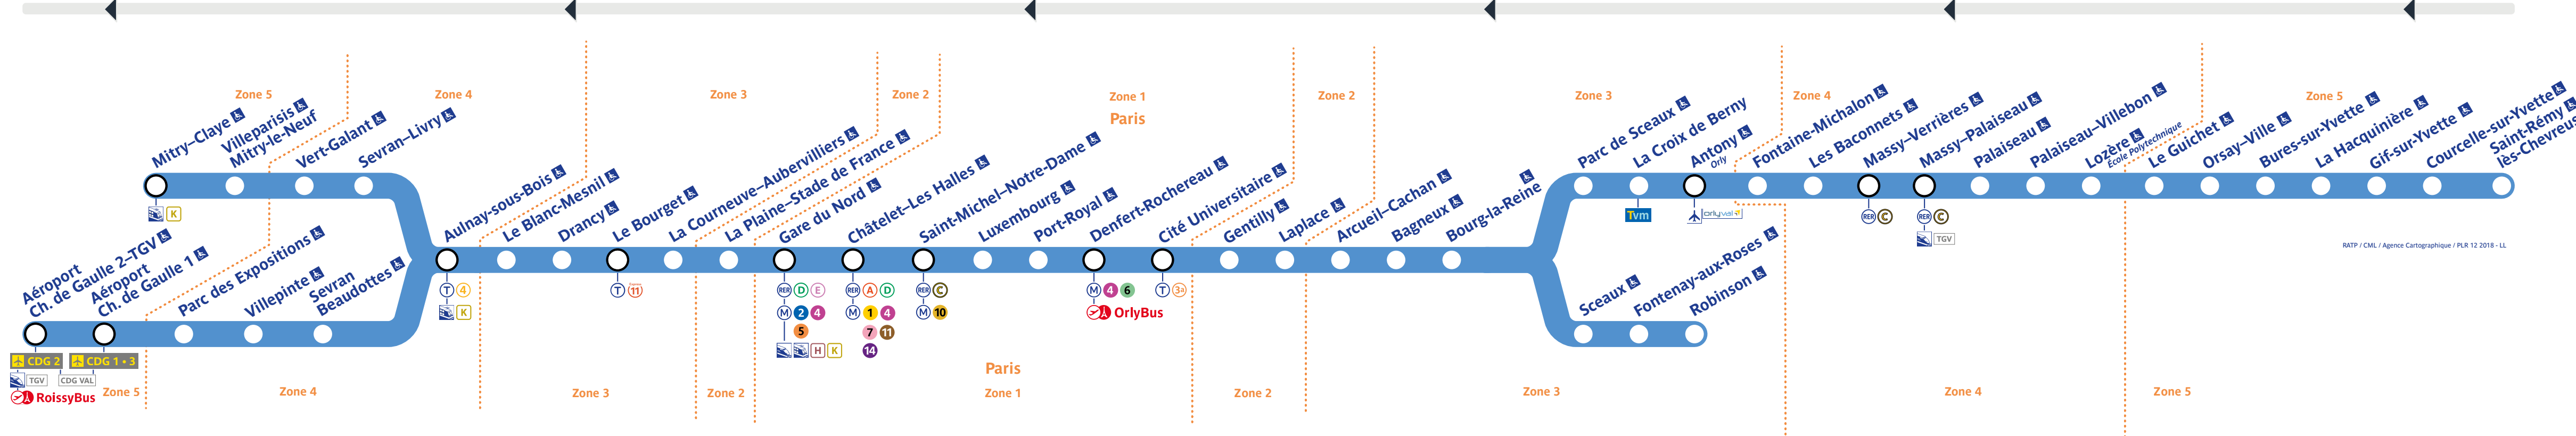

Retrouvez les horaires en scannant ce QR Code

Travaux du samedi 14 janvier 2023

Main table with columns for station names (Rabat, Fontenay-Roses, etc.) and rows for departure times across various zones.

Table with columns for station names (Rabat, Fontenay-Roses, etc.) and rows for departure times, likely a continuation or specific section of the main schedule.

Table with columns for station names (Rabat, Fontenay-Roses, etc.) and rows for departure times, likely a continuation or specific section of the main schedule.