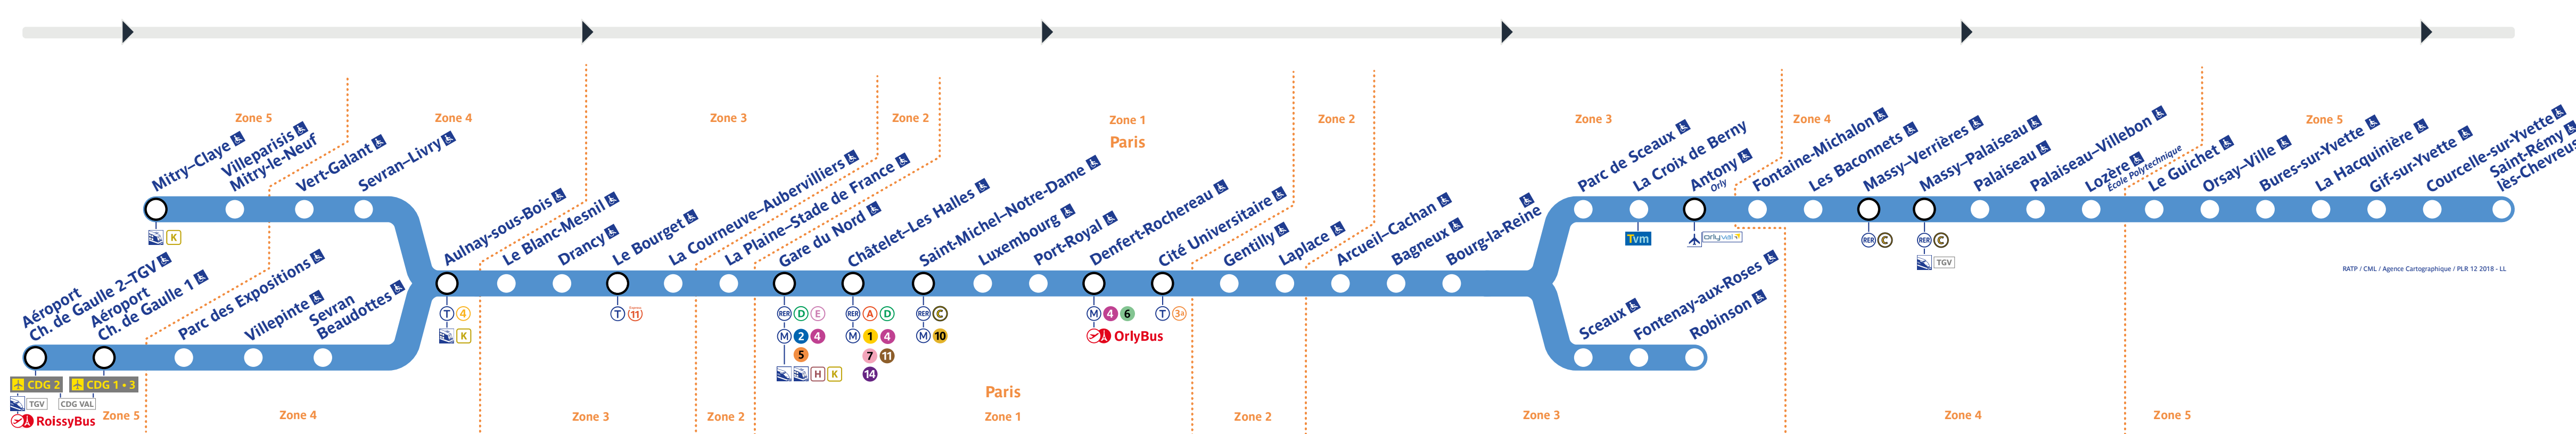

Horaires

Timetable 时间表
Horarios جدول الأوقات

→ Robinson • St-Rémy-lès-Chevreuse

Retrouvez les horaires en scannant ce QR Code

Travaux du dimanche 22 janvier 2023

Table of train schedules for Sunday, January 22, 2023, showing departure and arrival times for various stations.

Table of train schedules for Sunday, January 22, 2023, showing departure and arrival times for various stations.

Table of train schedules for Sunday, January 22, 2023, showing departure and arrival times for various stations.

Table of train schedules for Sunday, January 22, 2023, showing departure and arrival times for various stations.