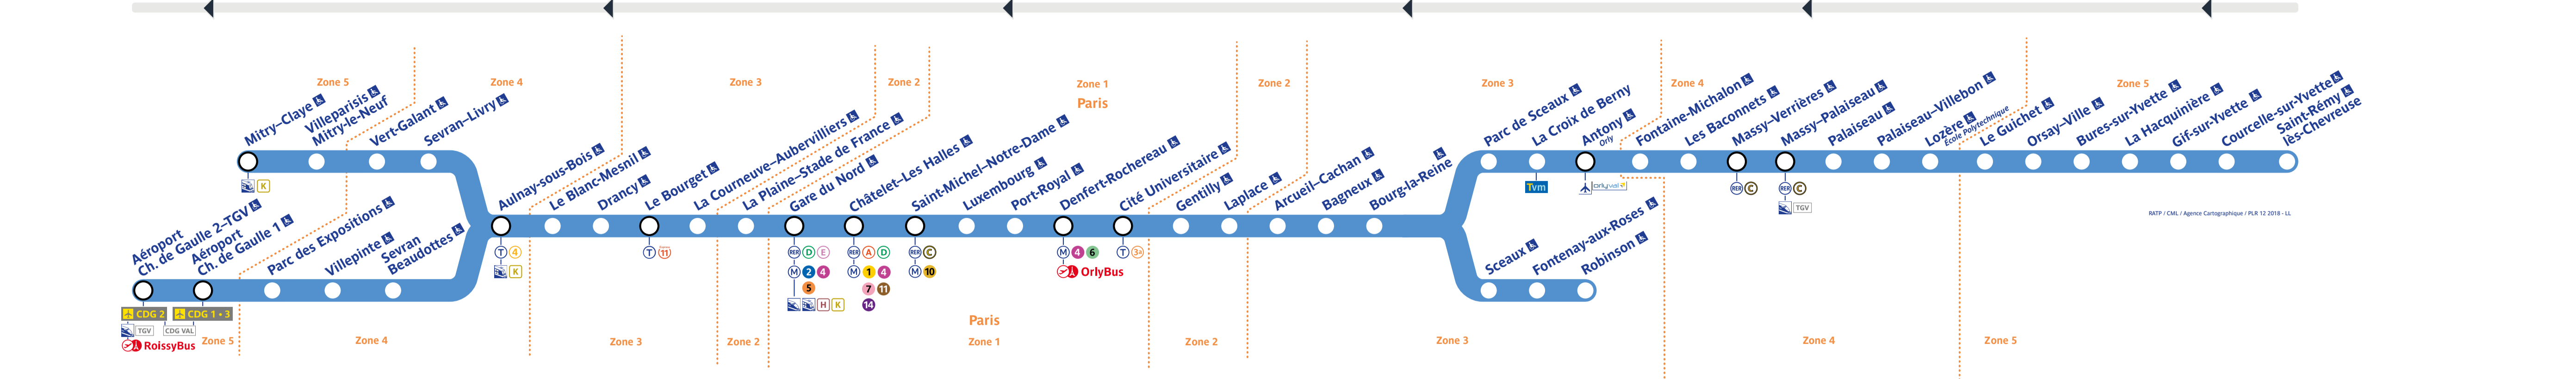

Retrouvez les horaires en scannant ce QR Code

# Aéroport Ch. de Gaule 2 - TGV • Mityry-Claye

## Travaux du lundi 23 au jeudi 26 janvier 2023

Table of train schedules for the affected period, showing departure and arrival times for various lines and stations.

Table of train schedules for the affected period, showing departure and arrival times for various lines and stations.

Table of train schedules for the affected period, showing departure and arrival times for various lines and stations.

Table of train schedules for the affected period, showing departure and arrival times for various lines and stations.