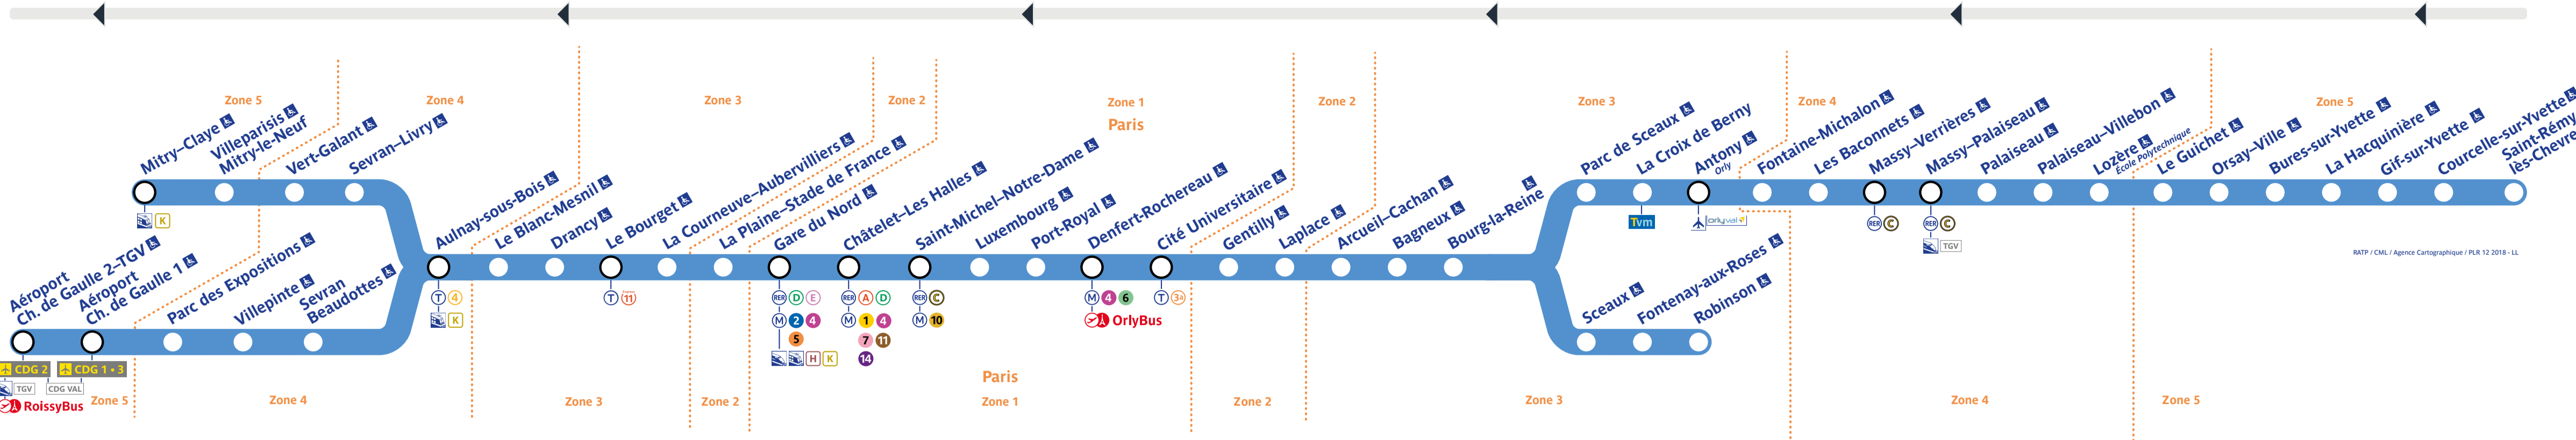

Retrouvez les horaires en scannant ce QR Code

Travaux du samedi 28 janvier 2023

Table of train services for Saturday, Jan 28, 2023, covering stations from Mitry-Claye to Paris and Aéroport Ch. de Gaulle 2.

Table of train services for Saturday, Jan 28, 2023, covering stations from Paris to Aéroport Ch. de Gaulle 2.

Table of train services for Saturday, Jan 28, 2023, covering stations from Aéroport Ch. de Gaulle 2 to Paris and Mitry-Claye.

Table of train services for Saturday, Jan 28, 2023, covering stations from Paris to Mitry-Claye and Aéroport Ch. de Gaulle 2.