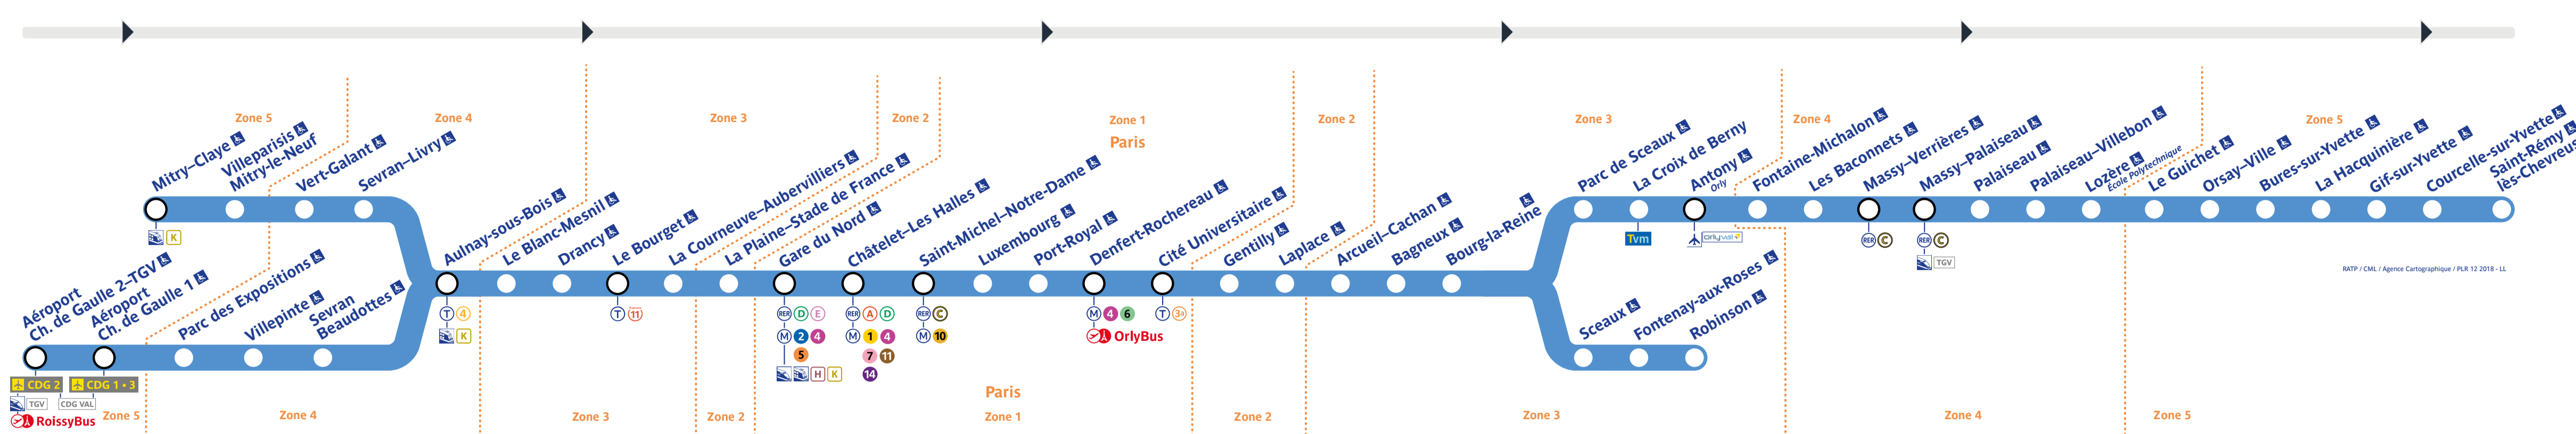

Horaires

Timetable 时间表
Horarios جدول الأوقات

→ Robinson • St-Rémy-lès-Chevreuse

Retrouvez les horaires en scannant ce QR Code

Travaux du samedi 28 janvier 2023

Table of train schedules for Saturday, January 28, 2023, showing departure and arrival times for various stations along the RER B line.

Table of train schedules for Saturday, January 28, 2023, showing departure and arrival times for various stations along the RER B line.

Table of train schedules for Saturday, January 28, 2023, showing departure and arrival times for various stations along the RER B line.

Table of train schedules for Saturday, January 28, 2023, showing departure and arrival times for various stations along the RER B line.