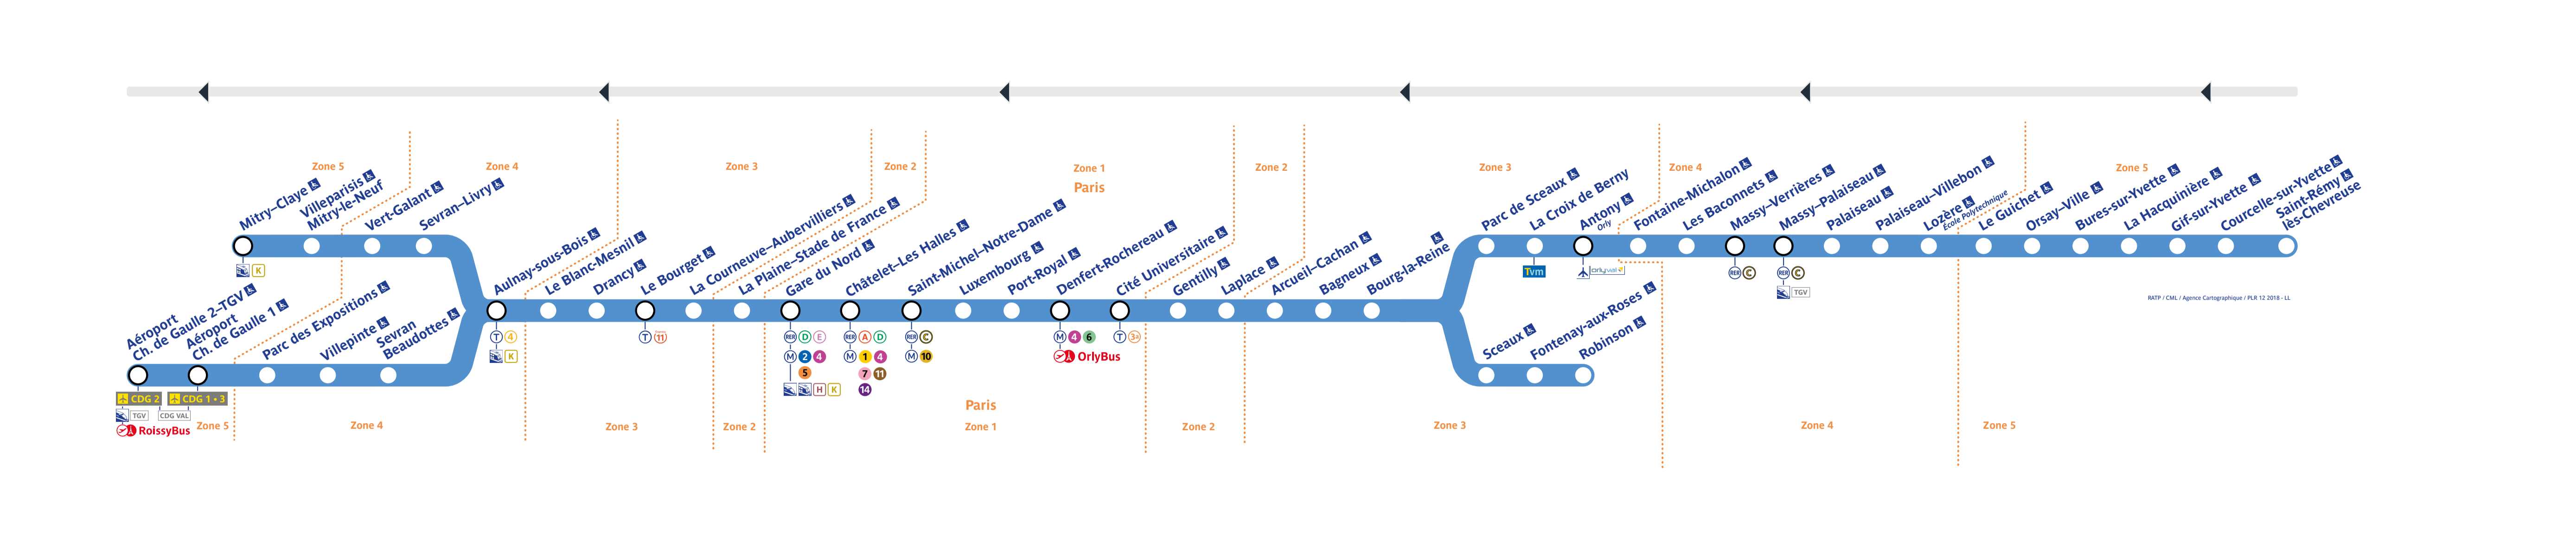

Retrouvez les horaires en scannant ce QR Code

Travaux du lundi 30 janvier au jeudi 2 février 2023

Table with columns for station names and rows for various train lines (R, S, L, G, etc.) showing departure and arrival times.

Table with columns for station names and rows for various train lines (R, S, L, G, etc.) showing departure and arrival times.

Table with columns for station names and rows for various train lines (R, S, L, G, etc.) showing departure and arrival times.

Table with columns for station names and rows for various train lines (R, S, L, G, etc.) showing departure and arrival times.