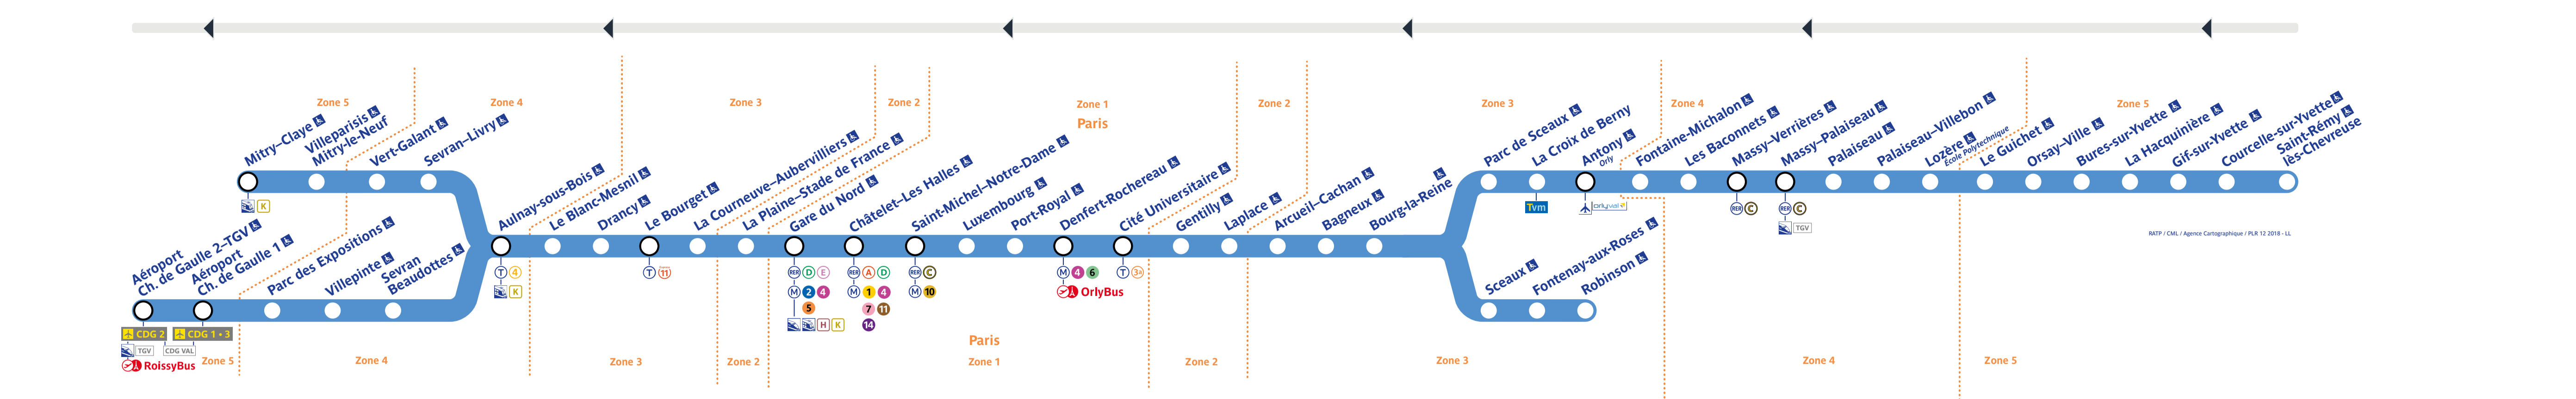

Horaires

Timetable 时间表
Horarios جدول الأوقات

Aéroport Ch. de Gaulle 2 - TGV • Mityry-Claye

Retrouvez les horaires en scannant ce QR Code

Zone 5, Zone 4, Zone 3, Zone 2, Zone 1, Paris, Zone 2, Zone 3, Zone 4, Zone 5

Travaux du vendredi 3 mars 2023

Table of train schedules for Friday, March 3, 2023, showing departure and arrival times for various destinations like Fontainebleau, Paris, and Mityry-Claye.

Table of train schedules for Friday, March 3, 2023, showing departure and arrival times for various destinations like Fontainebleau, Paris, and Mityry-Claye.

Table of train schedules for Friday, March 3, 2023, showing departure and arrival times for various destinations like Fontainebleau, Paris, and Mityry-Claye.

Table of train schedules for Friday, March 3, 2023, showing departure and arrival times for various destinations like Fontainebleau, Paris, and Mityry-Claye.