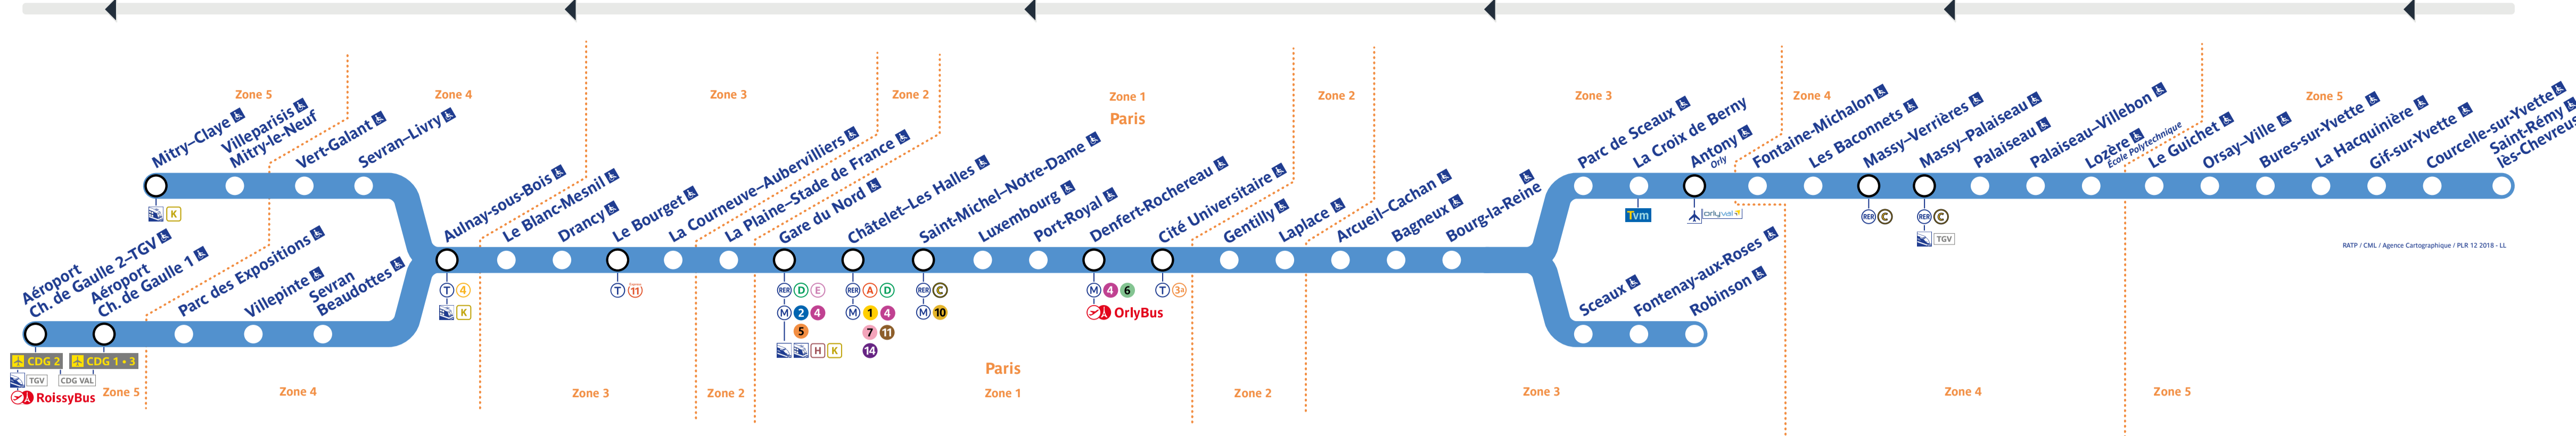

Horaires

Timetable 时间表
Horarios جدول الأوقات

→ Aéroport Ch. de Gaulle 2 - TGV • Mitry-Claye

Info trafic

Retrouvez les horaires en scannant ce QR Code

Le mercredi 8 mars 2023

Table with 100 columns (lines) and 100 rows (times) showing departure and arrival times for various stations.

Summary table with 10 columns (lines) and 10 rows (times) showing key departure and arrival times for major stations.

www.ratp.fr
appli RATP

www.transilien.com
appli Assistant SNCF

rerb-leblog.fr