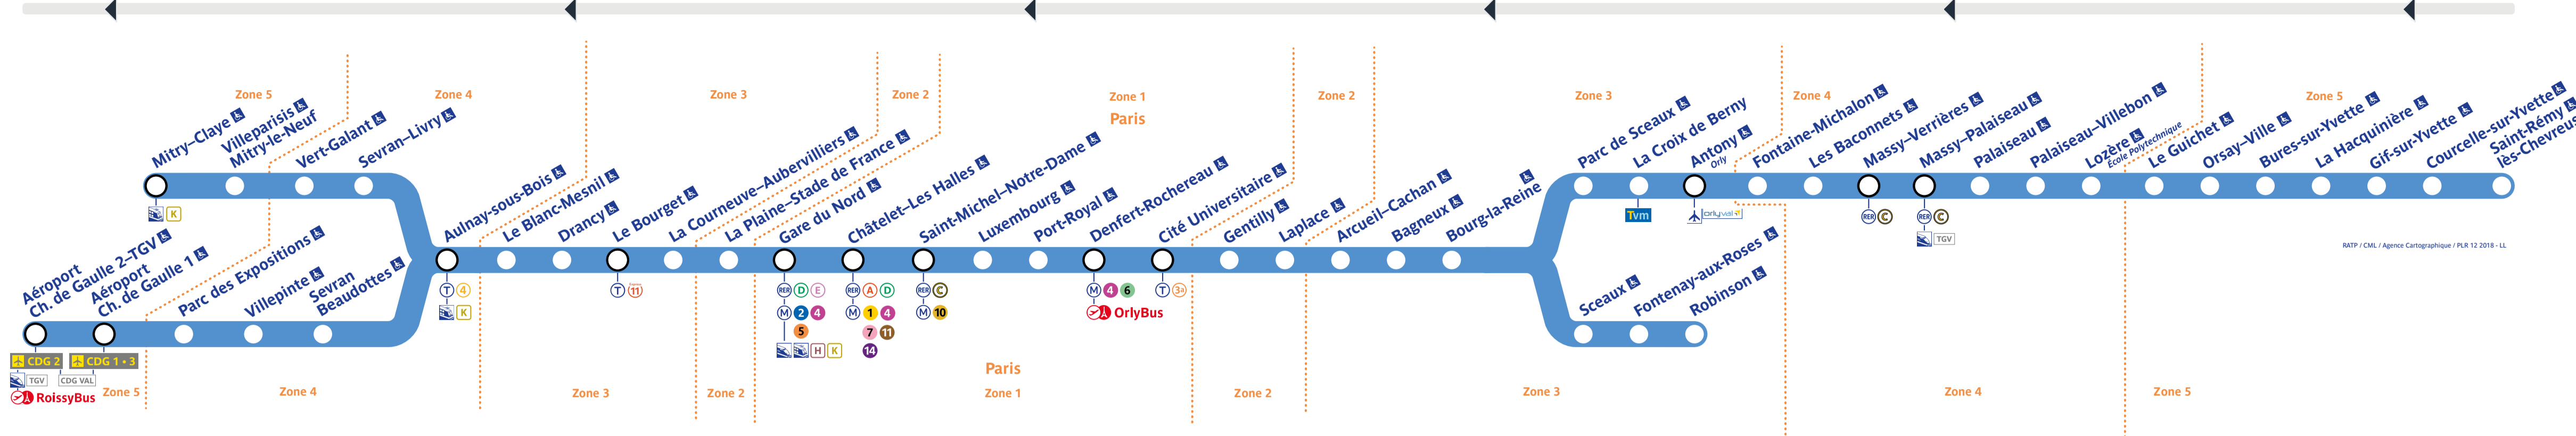

Retrouvez les horaires en scannant ce QR Code

Travaux du vendredi 31 mars 2023

Main table containing train schedules for various lines (R, B, C, D, E, F, G, H, J, K, L, M, N, P, Q, R, S, T, U, V, W, X, Y, Z) with columns for line, direction, and departure times.

Table with 26 columns and 10 rows, likely representing a specific schedule or a summary of data for different lines.

Table with 26 columns and 10 rows, likely representing a specific schedule or a summary of data for different lines.