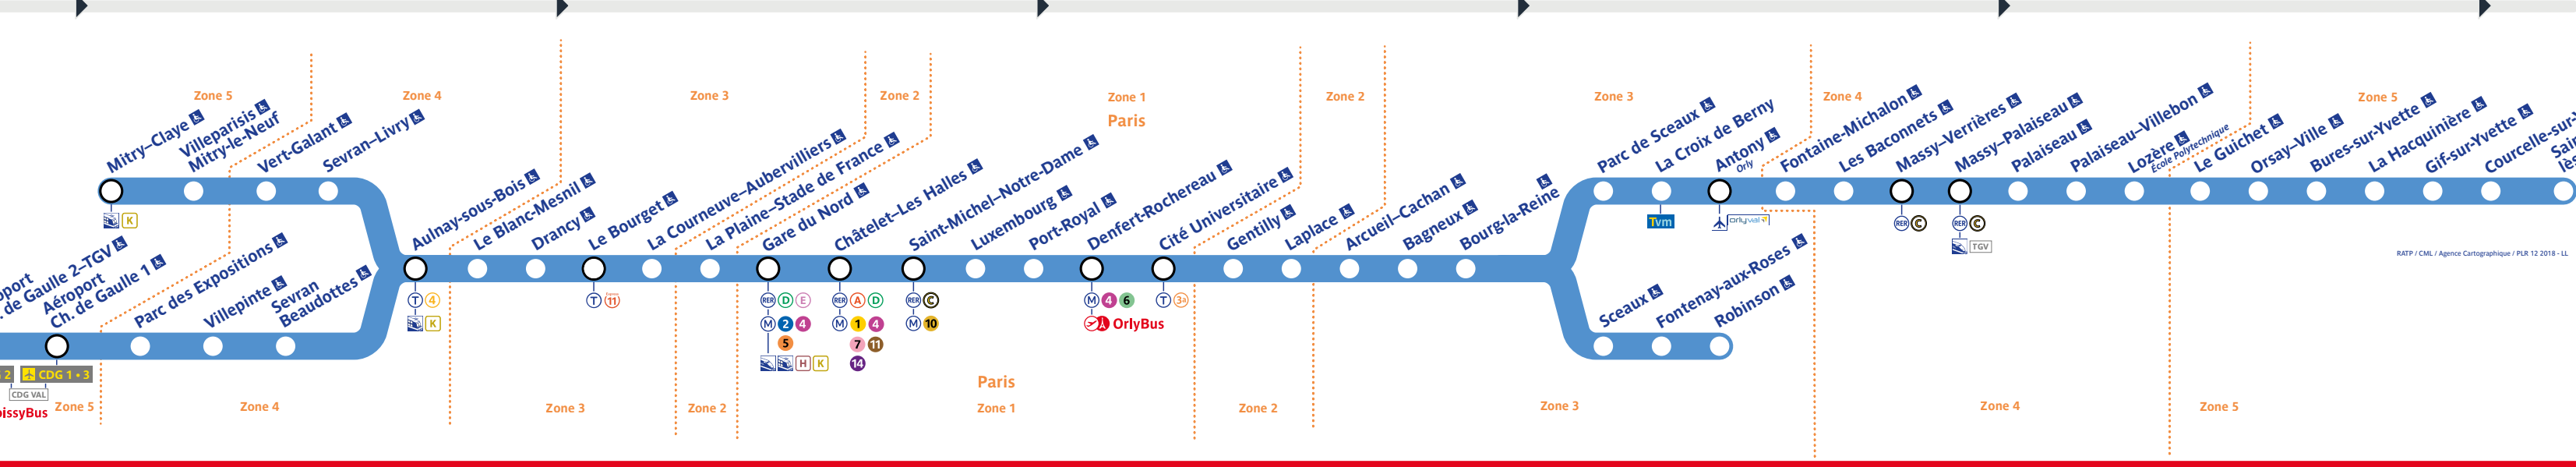

Retrouvez les horaires en scannant ce QR Code

Le mardi 14 mars 2023

Main arrival and departure schedule table for RER B on Tuesday, 14 March 2023. Columns represent stations from Mity-Cory to Robinson. Rows show departure times for various directions and services.

Arrival and departure times for specific stations including Mity-Cory, Villeparisis-Mity-Neuf, Vert-Galet, Sevran-Livry, etc.

Arrival and departure times for stations from Aéroport Ch. de Gaule 2-TGV to Robinson. This section covers the Paris area and surrounding regions.

Arrival and departure times for stations from Aéroport Ch. de Gaule 1 to Robinson. This section covers the Paris area and surrounding regions.

Arrival and departure times for stations from Aéroport Ch. de Gaule 2-TGV to Robinson. This section covers the Paris area and surrounding regions.