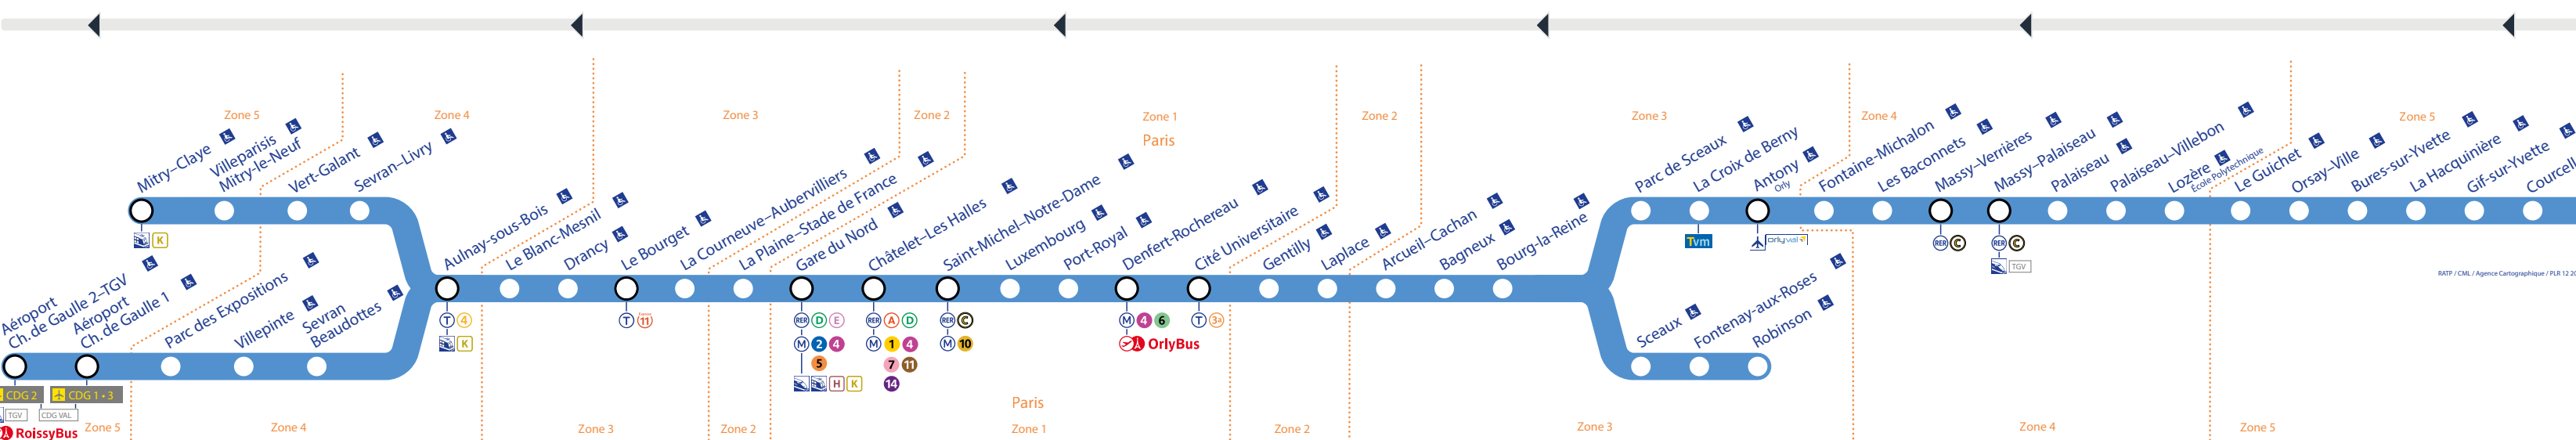

Horaires | Timetable 时间表 | Horarios | جدول الاوقات

Info trafic

Retrouvez les horaires en scannant ce QR Code

Aéroport Ch. de Gaulle 2 - TGV • Mitry -Claye

Le jeudi 16 mars 2023

Table of train departure and arrival times for the RER B line on Thursday, March 16, 2023. Columns represent stations and rows represent specific train services.

Table of train departure and arrival times for the RER B line on Thursday, March 16, 2023. Columns represent stations and rows represent specific train services.

Table of train departure and arrival times for the RER B line on Thursday, March 16, 2023. Columns represent stations and rows represent specific train services.