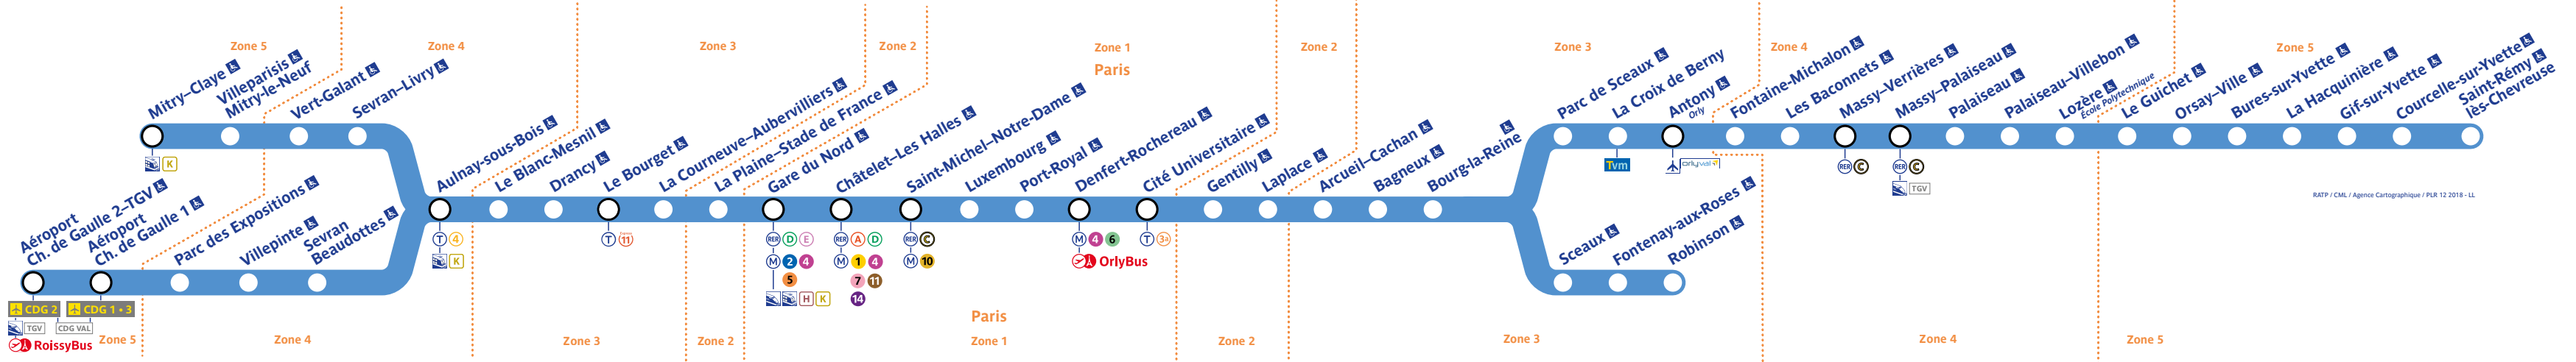

RER

B

Horaires | Timetable 时间表 | Horarios | جدول الأوقات

→ Aéroport Ch. de Gaulle 2 - TGV • Mitry-Claye

Info trafic

Retrouvez les horaires en scannant ce QR Code

Le samedi 18 mars 2023

Table with 2 columns: Station and time. Rows show departure times for various stations from Ribouann to Paris.

Table with 2 columns: Station and time. Rows show arrival times for various stations from Paris to Ribouann.