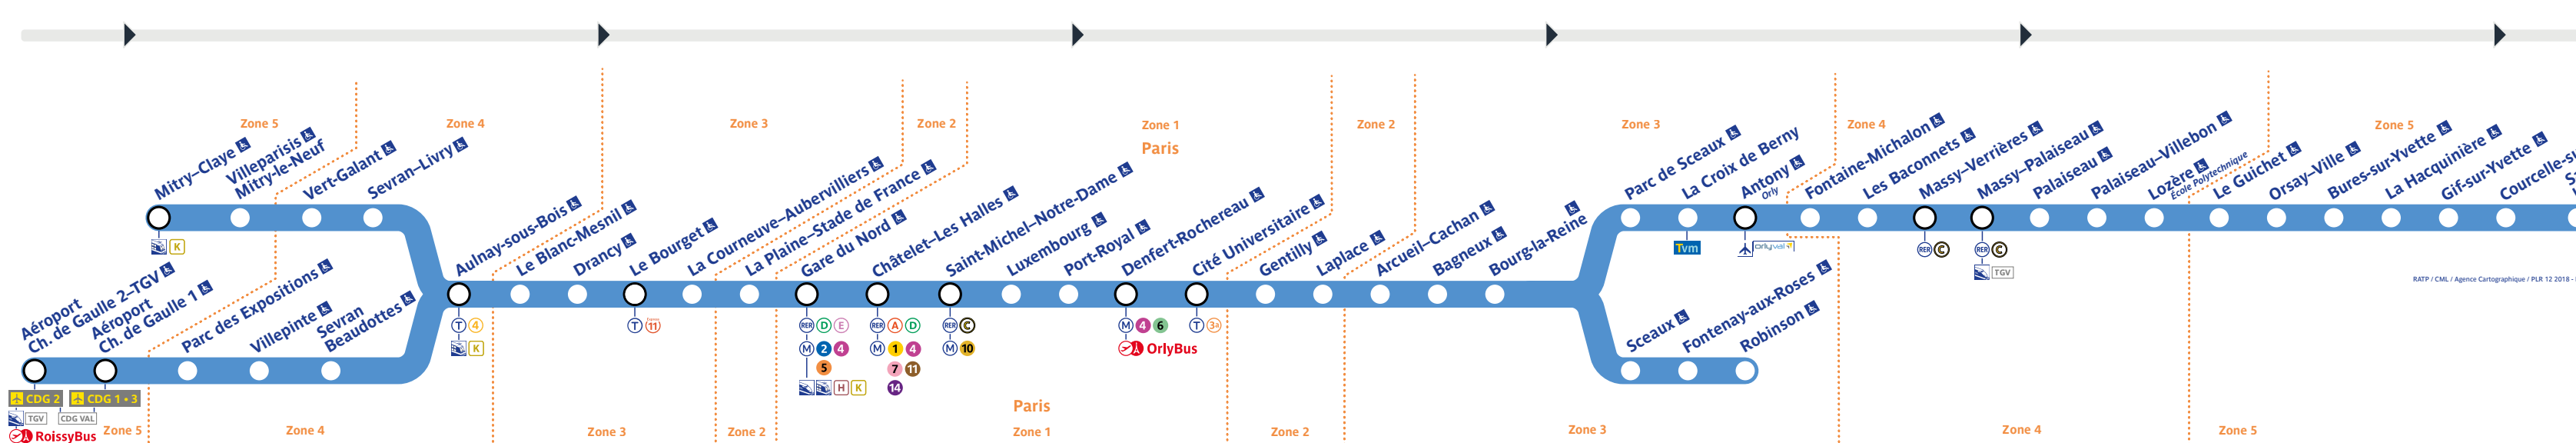

Horaires | Timetable 时间表 | Horarios | جدول الاوقات | Robinson • St-Rémy-lès-Chevreuse

Retrouvez les horaires en scannant ce QR Code

Le samedi 18 mars 2023

Table with 53 columns (lines R102 to R202) and 53 rows (stations from Mity-Clovis to Robinson). Contains departure times for various lines.

10820

Table with 53 columns (lines R102 to R202) and 53 rows (stations from Mity-Clovis to Robinson). Contains departure times for various lines.

10820