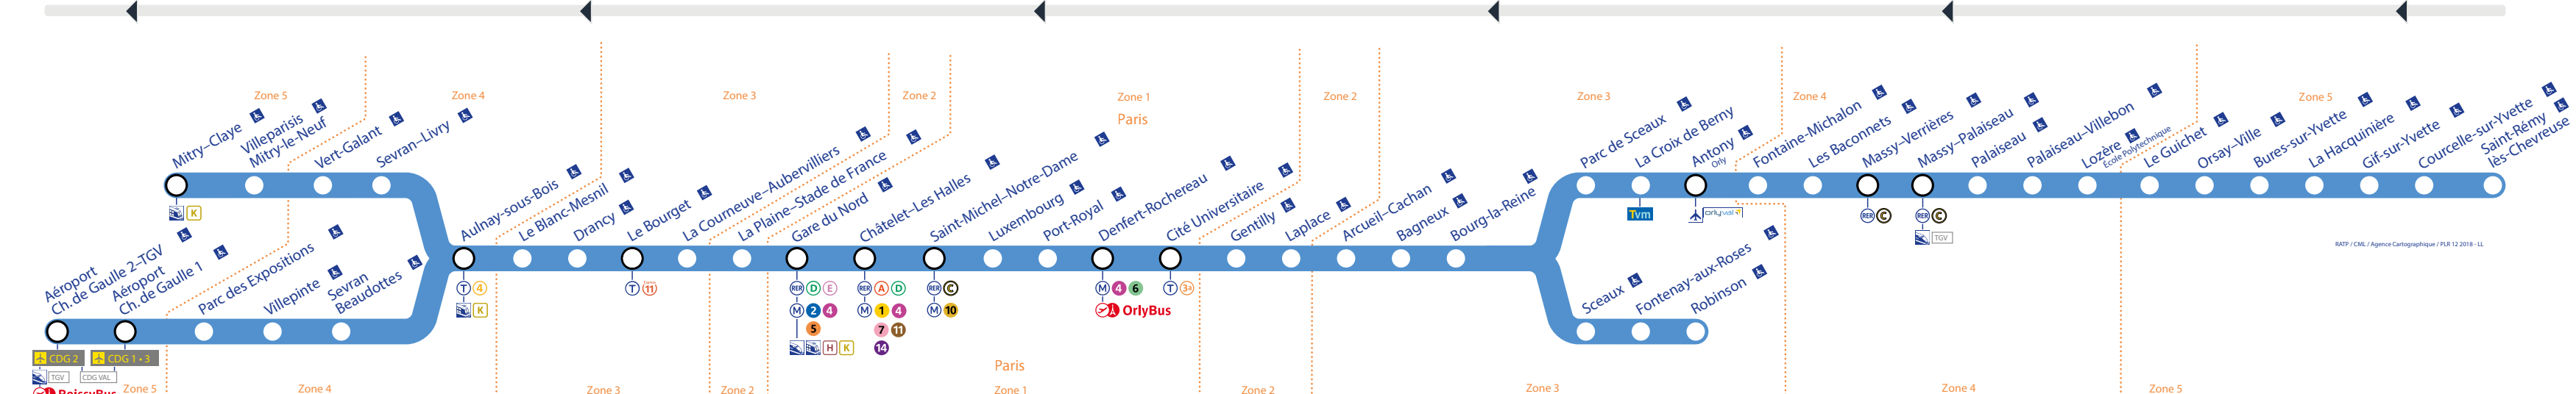

B

Horaires | Timetable 时间表 | Horarios | جدول الاوقات

Aéroport Ch. de Gaulle 2 - TGV • Mitry -Claye

Info trafic

Retrouvez les horaires en scannant ce QR Code

Le dimanche 19 mars 2023

Table of departure times for RER B line on Sunday, 19 March 2023. Columns represent stations from Robinsan to Paris, and rows represent departure times from 05:00 to 01:00.

Table of arrival times for RER B line on Sunday, 19 March 2023. Columns represent stations from Paris to Robinsan, and rows represent arrival times from 01:00 to 15:15.