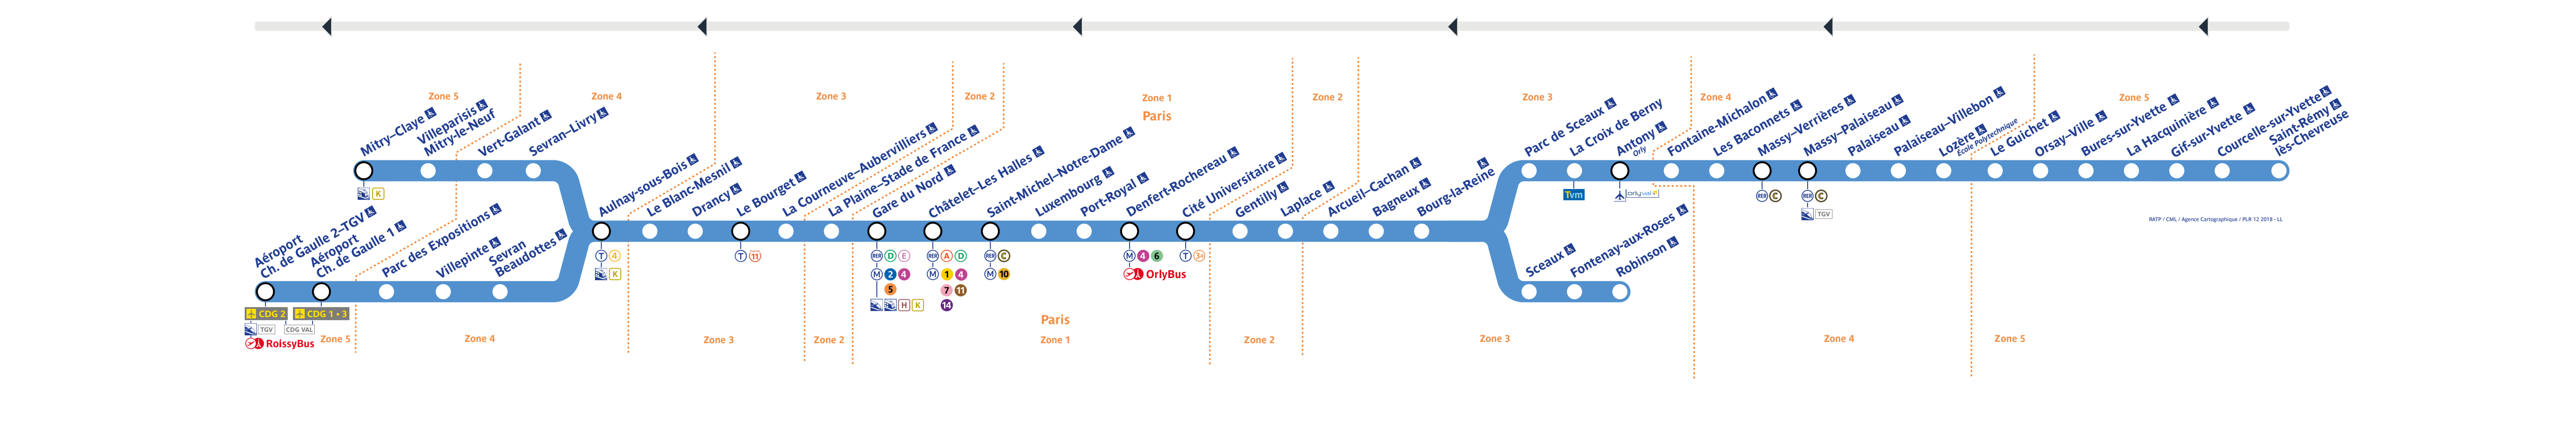

Aéroport Ch. de Gaulle 2 - TGV • Mityry-Claye

Retrouvez les horaires en scannant ce QR Code

Travaux du lundi 17 au jeudi 20 avril 2023

Table with multiple columns (lines, destinations, times) detailing train schedules for various lines during the construction period.

Table with multiple columns (lines, destinations, times) showing detailed train timetables for various lines.

Table with multiple columns (lines, destinations, times) showing detailed train timetables for various lines.