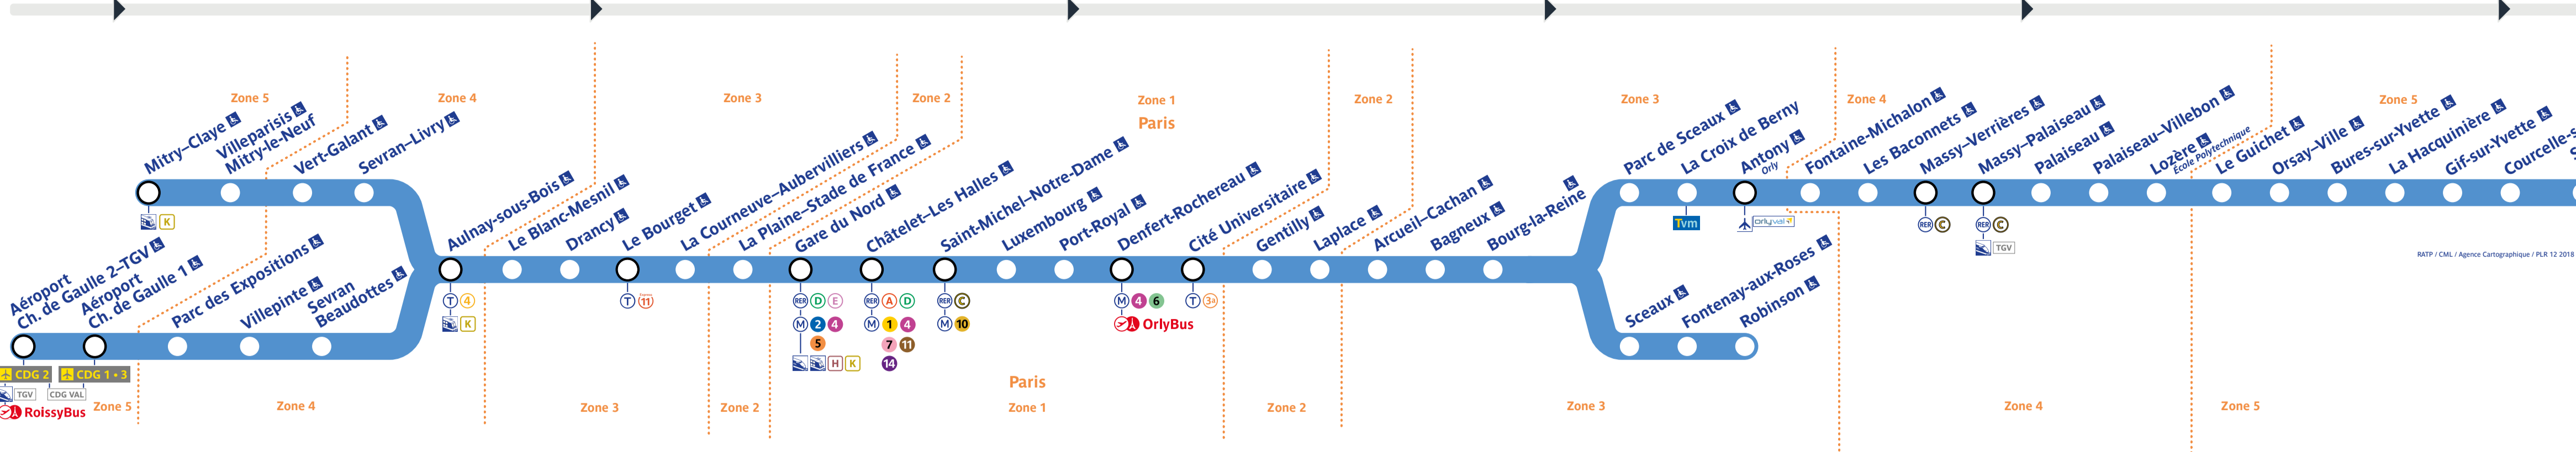

Horaires

Timetable 时间表
Horarios جدول الاوقات

→ Robinson • St-Rémy-lès-Chevreuse

Retrouvez les horaires en scannant ce QR Code

Travaux du samedi 29 avril au lundi 1er mai 2023

Table with 10 columns (Station, 06:00, 06:15, 06:30, 06:45, 07:00, 07:15, 07:30, 07:45, 08:00, 08:15) and 100 rows of departure times for various stations.

Table with 10 columns (Station, 06:00, 06:15, 06:30, 06:45, 07:00, 07:15, 07:30, 07:45, 08:00, 08:15) and 100 rows of arrival times for various stations.

Table with 10 columns (Station, 06:00, 06:15, 06:30, 06:45, 07:00, 07:15, 07:30, 07:45, 08:00, 08:15) and 100 rows of departure times for various stations.

Table with 10 columns (Station, 06:00, 06:15, 06:30, 06:45, 07:00, 07:15, 07:30, 07:45, 08:00, 08:15) and 100 rows of arrival times for various stations.