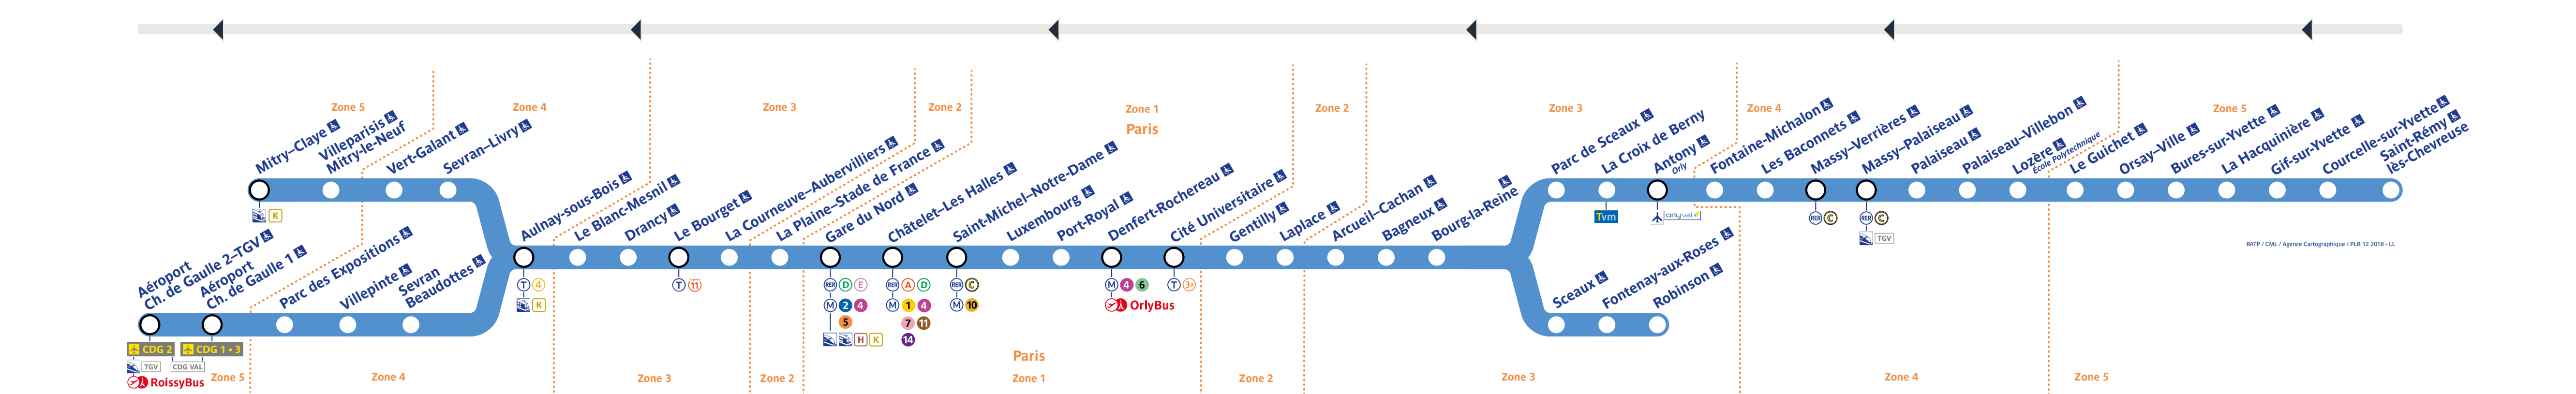

# Horaires

Timetable 时间表  
Horarios جدول الاوقات

## Aéroport Ch. de Gaule 2 - TGV • Mityr-Claye

Retrouvez les horaires en scannant ce QR Code

### Travaux du mardi 23 au jeudi 25 mai 2023

Table with columns for station names and rows for specific train services, detailing arrival and departure times during the construction period.

Table with columns for station names and rows for specific train services, detailing arrival and departure times during the construction period.

Table with columns for station names and rows for specific train services, detailing arrival and departure times during the construction period.