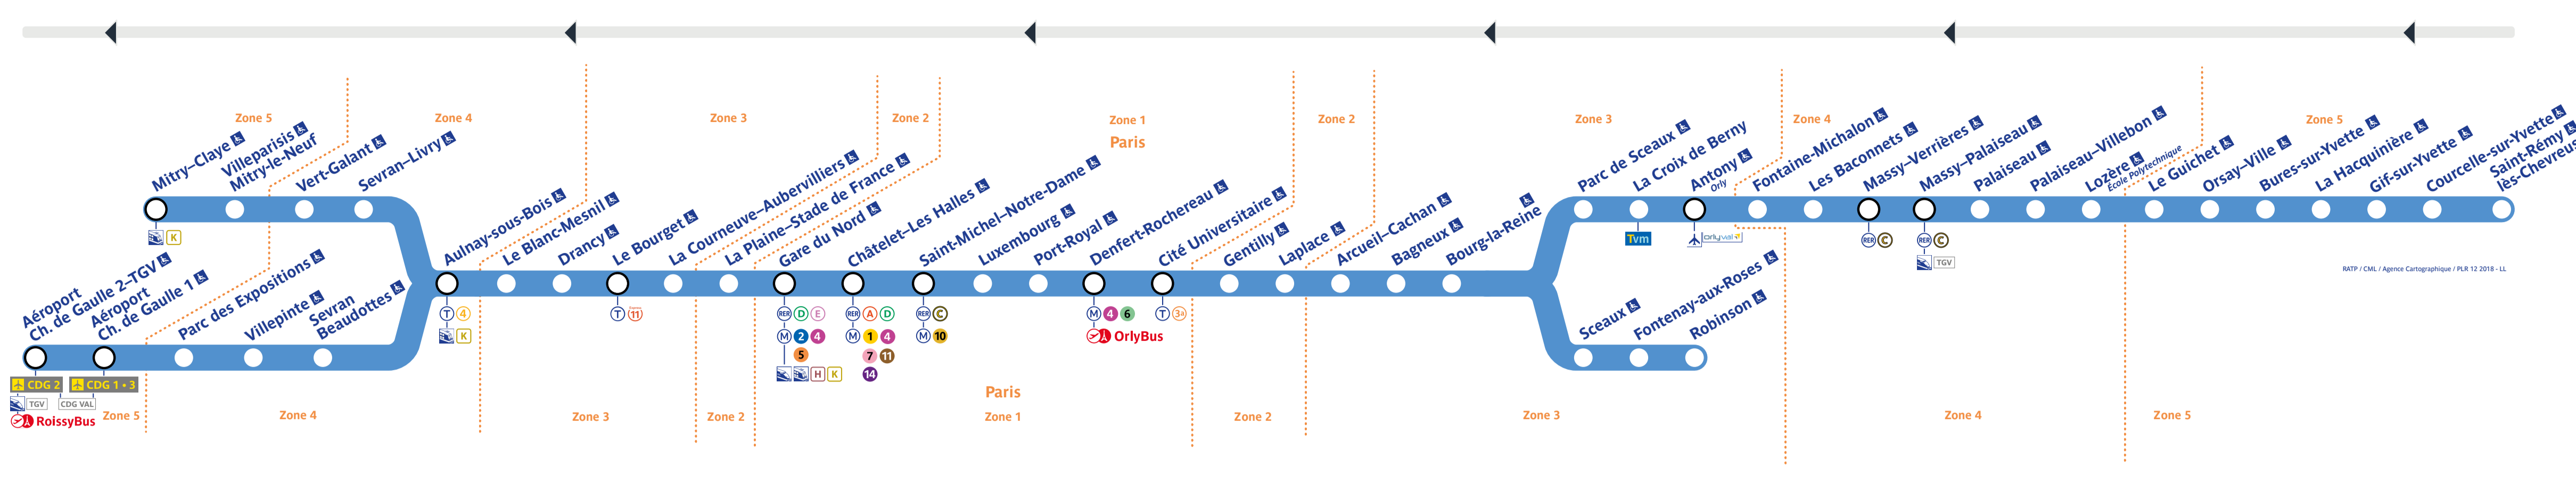

Retrouvez les horaires en scannant ce QR Code

Travaux du jeudi 18 mai 2023

Table of train schedules for the morning peak (05:00 - 09:00) on Thursday, May 18, 2023. Columns represent stations and rows represent train numbers and departure times.

Table of train schedules for the afternoon peak (16:00 - 19:00) on Thursday, May 18, 2023. Columns represent stations and rows represent train numbers and departure times.

Table of train schedules for the evening peak (19:00 - 23:00) on Thursday, May 18, 2023. Columns represent stations and rows represent train numbers and departure times.

Table of train schedules for the night peak (23:00 - 01:00) on Thursday, May 18, 2023. Columns represent stations and rows represent train numbers and departure times.

Table of train schedules for the morning peak (05:00 - 09:00) on Friday, May 19, 2023. Columns represent stations and rows represent train numbers and departure times.

Table of train schedules for the afternoon peak (16:00 - 19:00) on Friday, May 19, 2023. Columns represent stations and rows represent train numbers and departure times.

Table of train schedules for the evening peak (19:00 - 23:00) on Friday, May 19, 2023. Columns represent stations and rows represent train numbers and departure times.

Table of train schedules for the night peak (23:00 - 01:00) on Friday, May 19, 2023. Columns represent stations and rows represent train numbers and departure times.

Table of train schedules for the morning peak (05:00 - 09:00) on Saturday, May 20, 2023. Columns represent stations and rows represent train numbers and departure times.

Table of train schedules for the afternoon peak (16:00 - 19:00) on Saturday, May 20, 2023. Columns represent stations and rows represent train numbers and departure times.

Table of train schedules for the evening peak (19:00 - 23:00) on Saturday, May 20, 2023. Columns represent stations and rows represent train numbers and departure times.