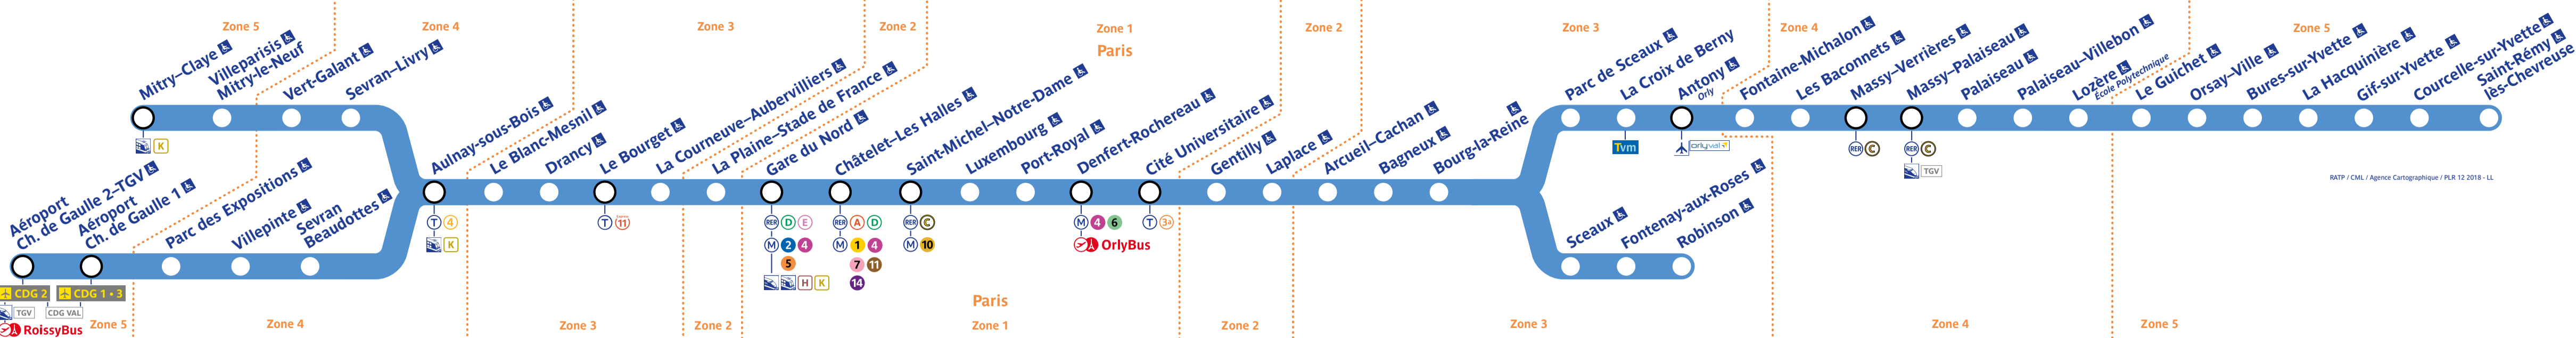

Retrouvez les horaires en scannant ce QR Code

Travaux du jeudi 18 mai 2023

Table of train schedules for the morning peak (06h30-09h00) on Thursday, May 18, 2023. Columns include station names and arrival/departure times.

Table of train schedules for the afternoon peak (16h30-19h00) on Thursday, May 18, 2023. Columns include station names and arrival/departure times.

Table of train schedules for the evening peak (19h30-22h00) on Thursday, May 18, 2023. Columns include station names and arrival/departure times.

Table of train schedules for the night peak (23h00-01h00) on Thursday, May 18, 2023. Columns include station names and arrival/departure times.