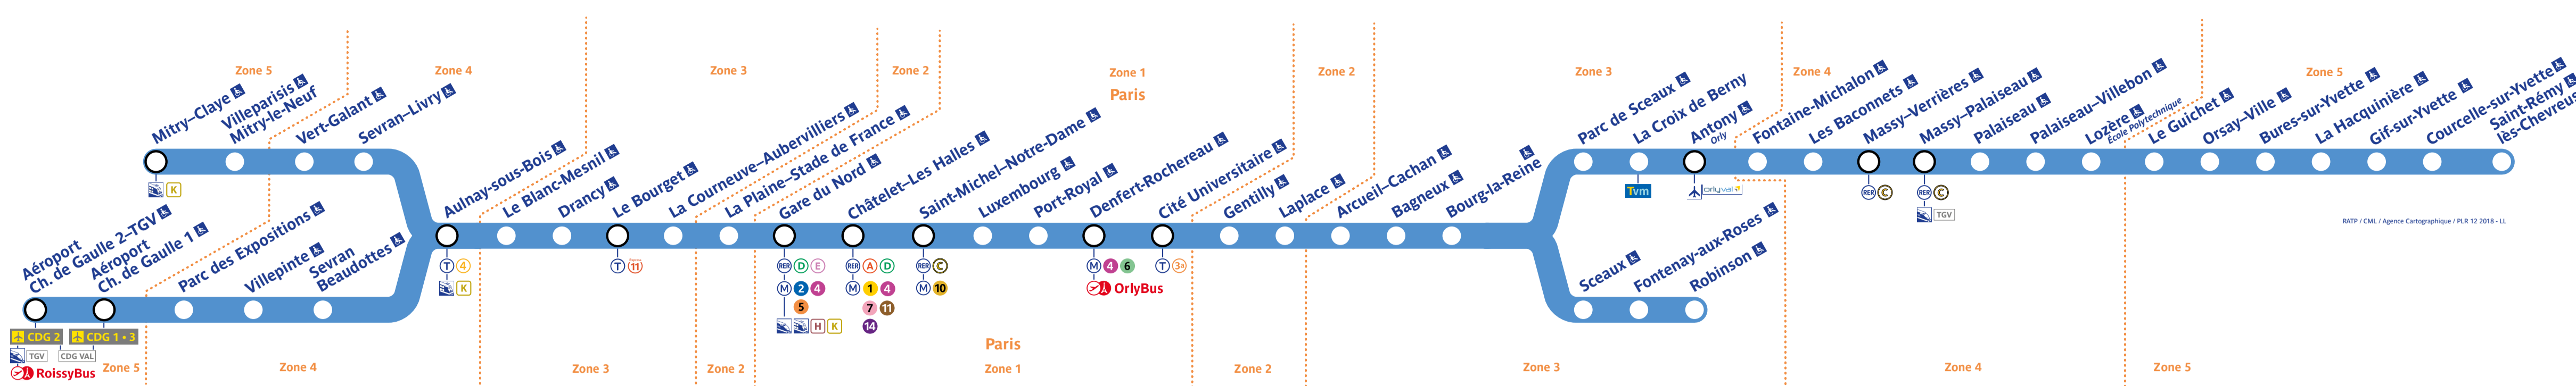

Aéroport Ch. de Gaule 2 - TGV • Mitry - Claye

Retrouvez les horaires en scannant ce QR Code

Travaux du lundi 29 mai 2023

Table of train schedules for Monday, May 29, 2023, covering various stations and directions.

Table of train schedules for Monday, May 29, 2023, covering various stations and directions.

Table of train schedules for Monday, May 29, 2023, covering various stations and directions.

Table of train schedules for Monday, May 29, 2023, covering various stations and directions.