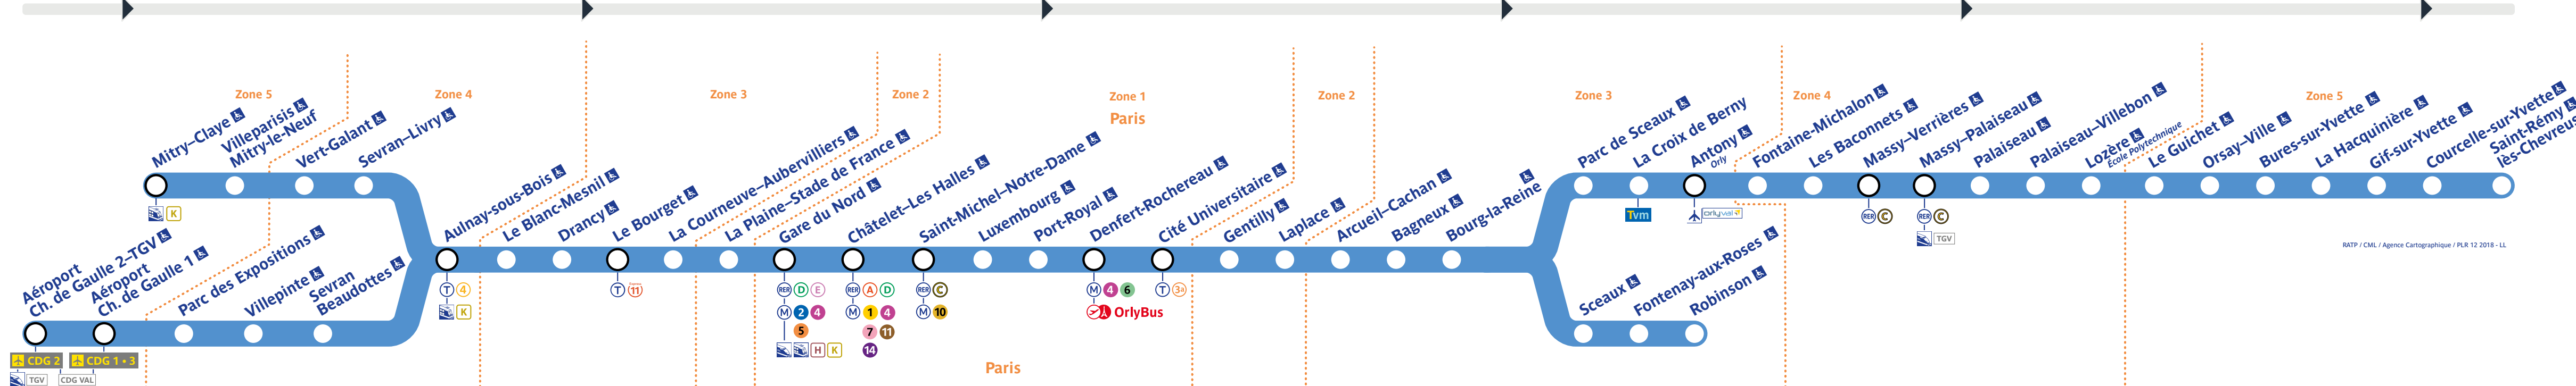

Robinson • St-Rémy-lès-Chevreuse

Retrouvez les horaires en scannant ce QR Code

Travaux du lundi 29 mai 2023

Table of train schedules for Monday, May 29, 2023, including departure and arrival times for various stations.

Table of train schedules for Monday, May 29, 2023, continuing with departure and arrival times for various stations.

Table of train schedules for Monday, May 29, 2023, continuing with departure and arrival times for various stations.

Table of train schedules for Monday, May 29, 2023, continuing with departure and arrival times for various stations.