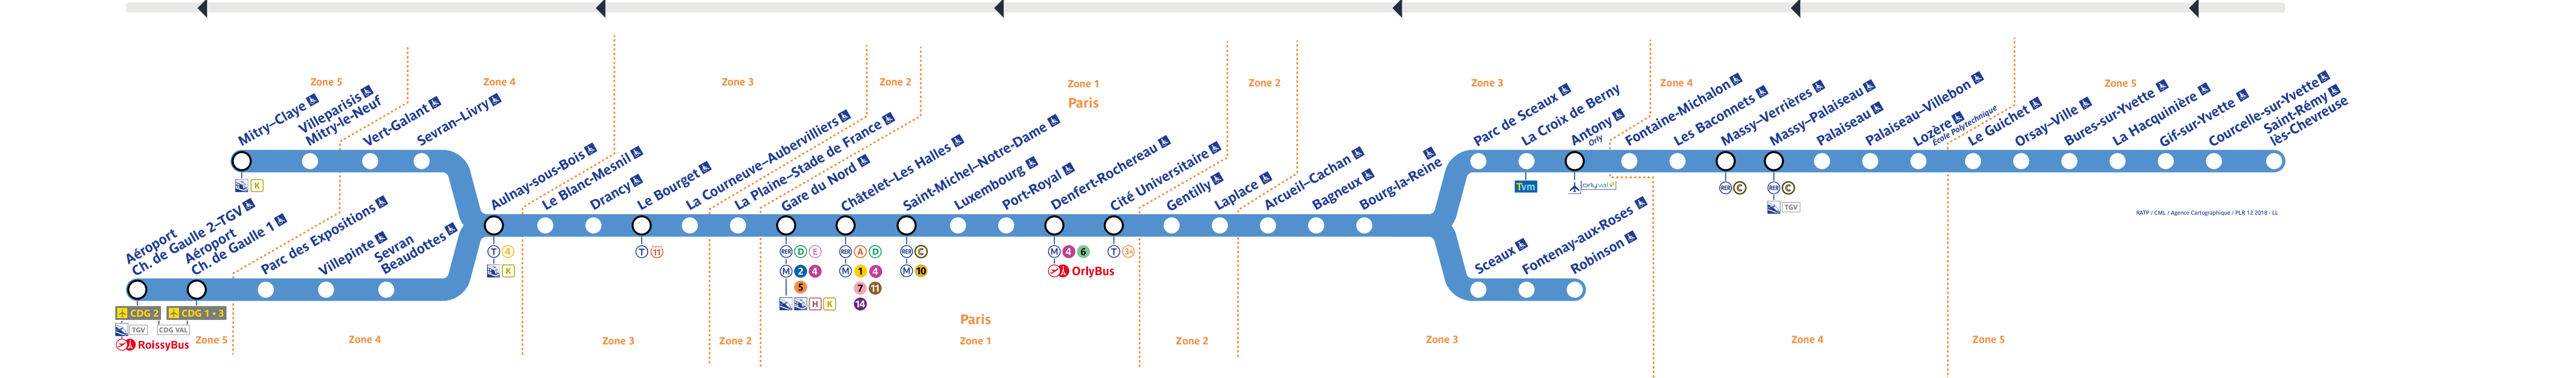

Horaires

Timetable 时间表
Horarios 时间表
جدول الاوقات

Retrouvez les horaires en scannant ce QR Code

Travaux du mardi 30 au mercredi 31 mai 2023

Table with 10 columns (RER B, RER C, RER D, RER E, RER F, RER G, RER H, RER I, RER J, RER K) and multiple rows of departure times for various stations.

Table with 10 columns (RER B, RER C, RER D, RER E, RER F, RER G, RER H, RER I, RER J, RER K) and multiple rows of arrival times for various stations.

Table with 10 columns (RER B, RER C, RER D, RER E, RER F, RER G, RER H, RER I, RER J, RER K) and multiple rows of departure times for various stations.

Table with 10 columns (RER B, RER C, RER D, RER E, RER F, RER G, RER H, RER I, RER J, RER K) and multiple rows of arrival times for various stations.