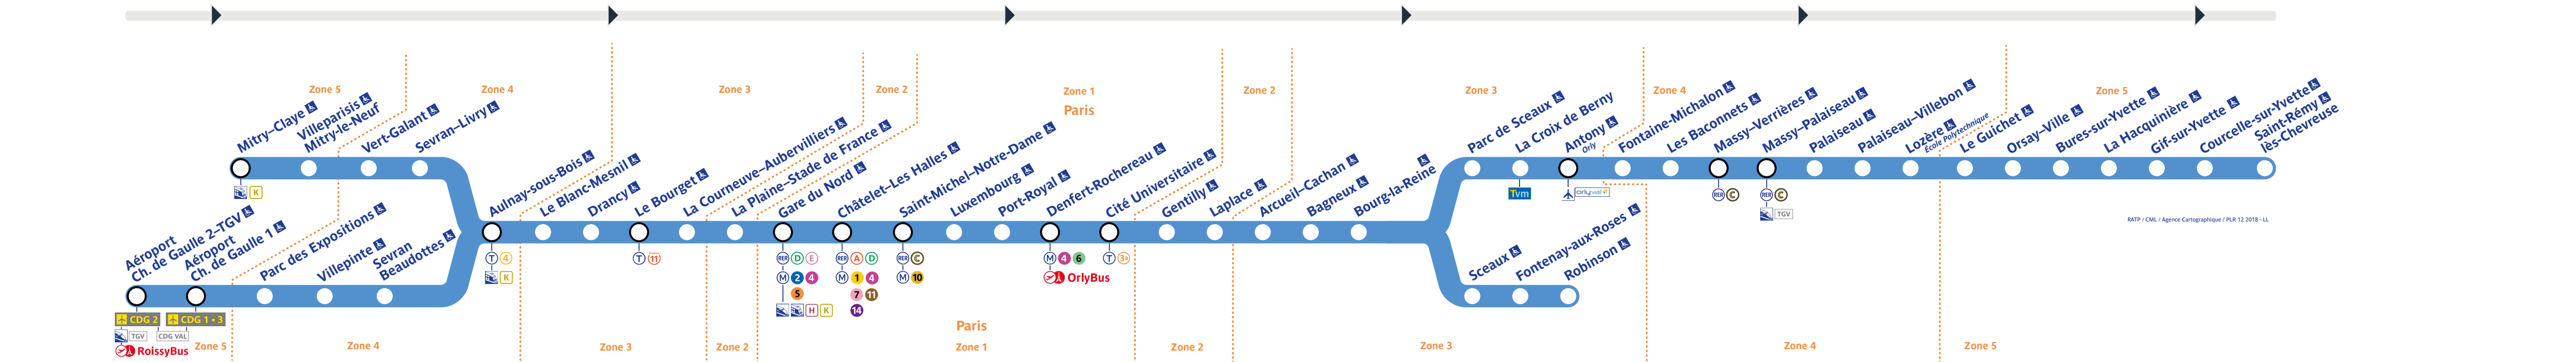

Retrouvez les horaires en scannant ce QR Code

Table with 3 columns: Station, Direction, and Time/Service information.

Travaux du mardi 30 au mercredi 31 mai 2023

Large table of train schedules for the period of works from May 30 to May 31, 2023, listing station names and corresponding train numbers.

Table showing train departure and arrival times for various stations, including Paris, La Courneuve, and other regional stops.

Table showing train departure and arrival times for various stations, including Paris, La Courneuve, and other regional stops.

Table showing train departure and arrival times for various stations, including Paris, La Courneuve, and other regional stops.