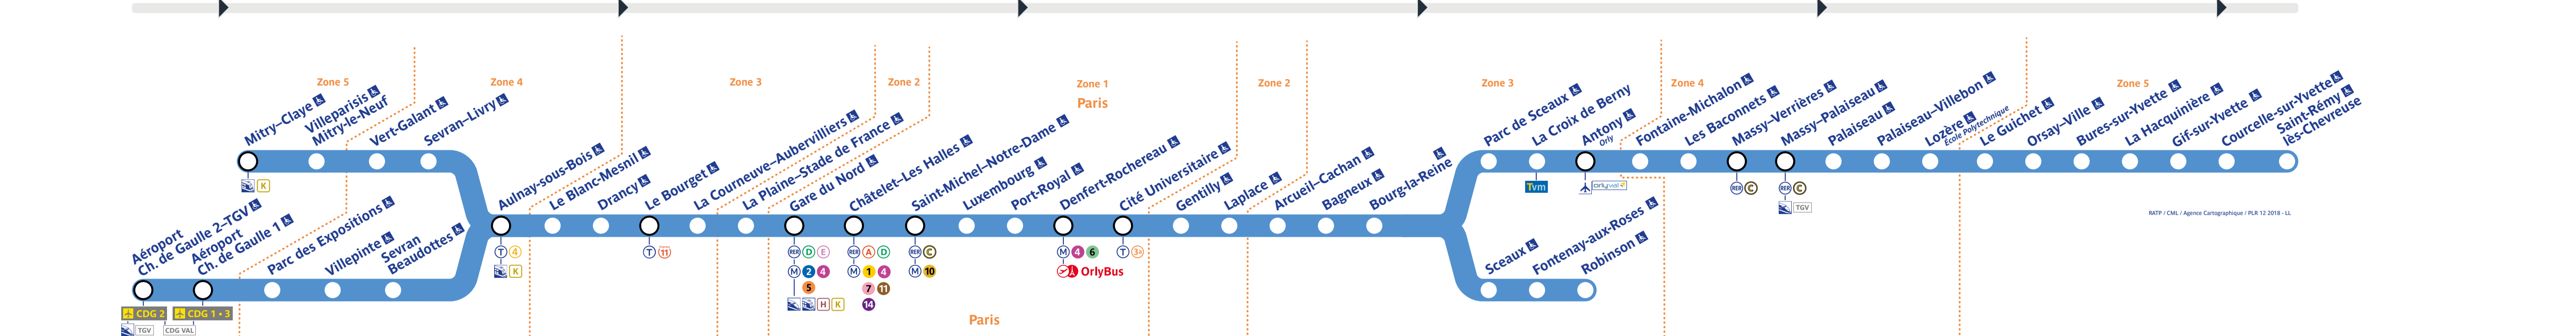

Horaires

Timetable 时间表
Horarios جدول الأوقات

Robinson - St-Rémy-lès-Chevreuse

Retrouvez les horaires en scannant ce QR Code

Table with 2 columns: Direction and Station. Shows destinations like Paris, Fontaine-Aubert, Fontaine-Lévy, and Courcouronnes.

Travaux du jeudi 1er au vendredi 2 juin 2023

Main departure and arrival times table for the Robinson - St-Rémy-lès-Chevreuse line. Columns include station names and time slots for various directions.

Table with 2 columns: Direction and Station. Shows destinations like Paris, Fontaine-Aubert, Fontaine-Lévy, and Courcouronnes.

Main departure and arrival times table for the Robinson - St-Rémy-lès-Chevreuse line. Columns include station names and time slots for various directions.

Table with 2 columns: Direction and Station. Shows destinations like Paris, Fontaine-Aubert, Fontaine-Lévy, and Courcouronnes.

Main departure and arrival times table for the Robinson - St-Rémy-lès-Chevreuse line. Columns include station names and time slots for various directions.