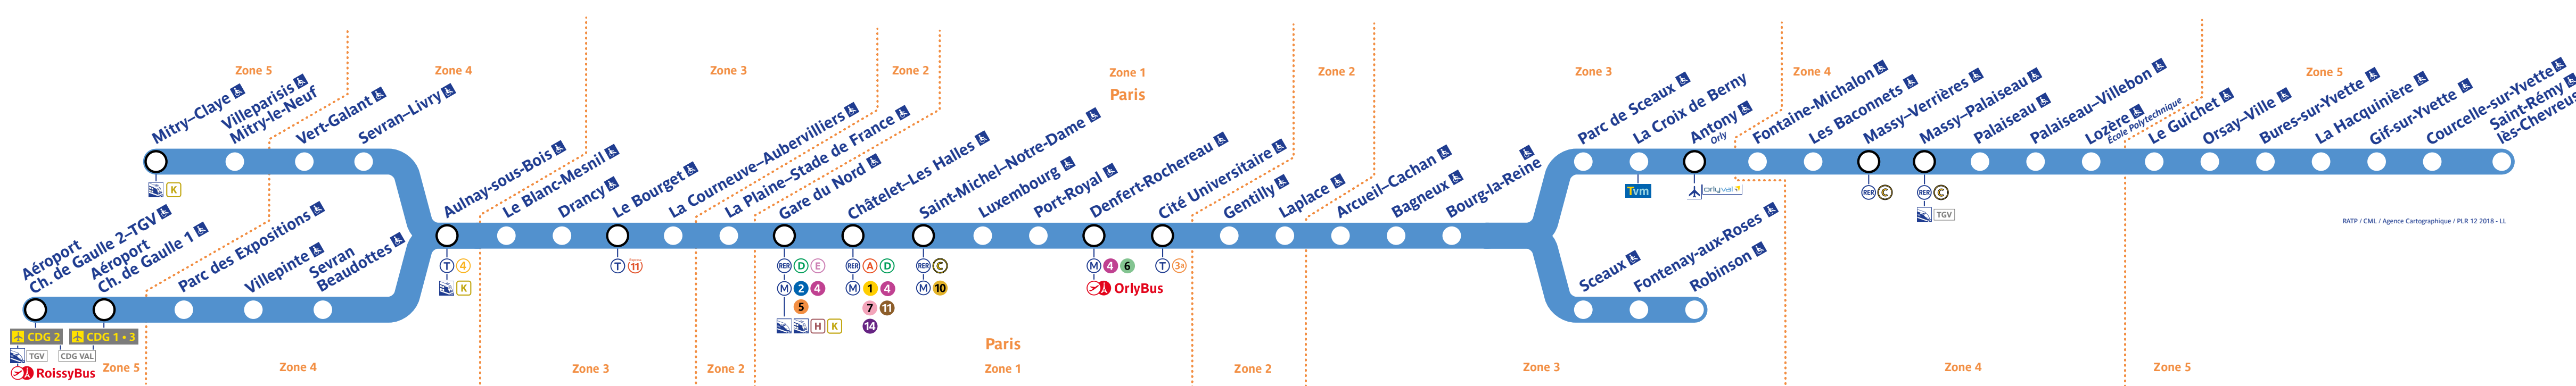

→ Aéroport Ch. de Gaule 2 - TGV • Mitry - Claye

Travaux du samedi 27 au dimanche 28 mai 2023

Table of train schedules for the weekend of May 27-28, 2023, covering various RER B lines and stations.

Table of train schedules for the weekend of May 27-28, 2023, covering various RER B lines and stations.

Table of train schedules for the weekend of May 27-28, 2023, covering various RER B lines and stations.

Table of train schedules for the weekend of May 27-28, 2023, covering various RER B lines and stations.