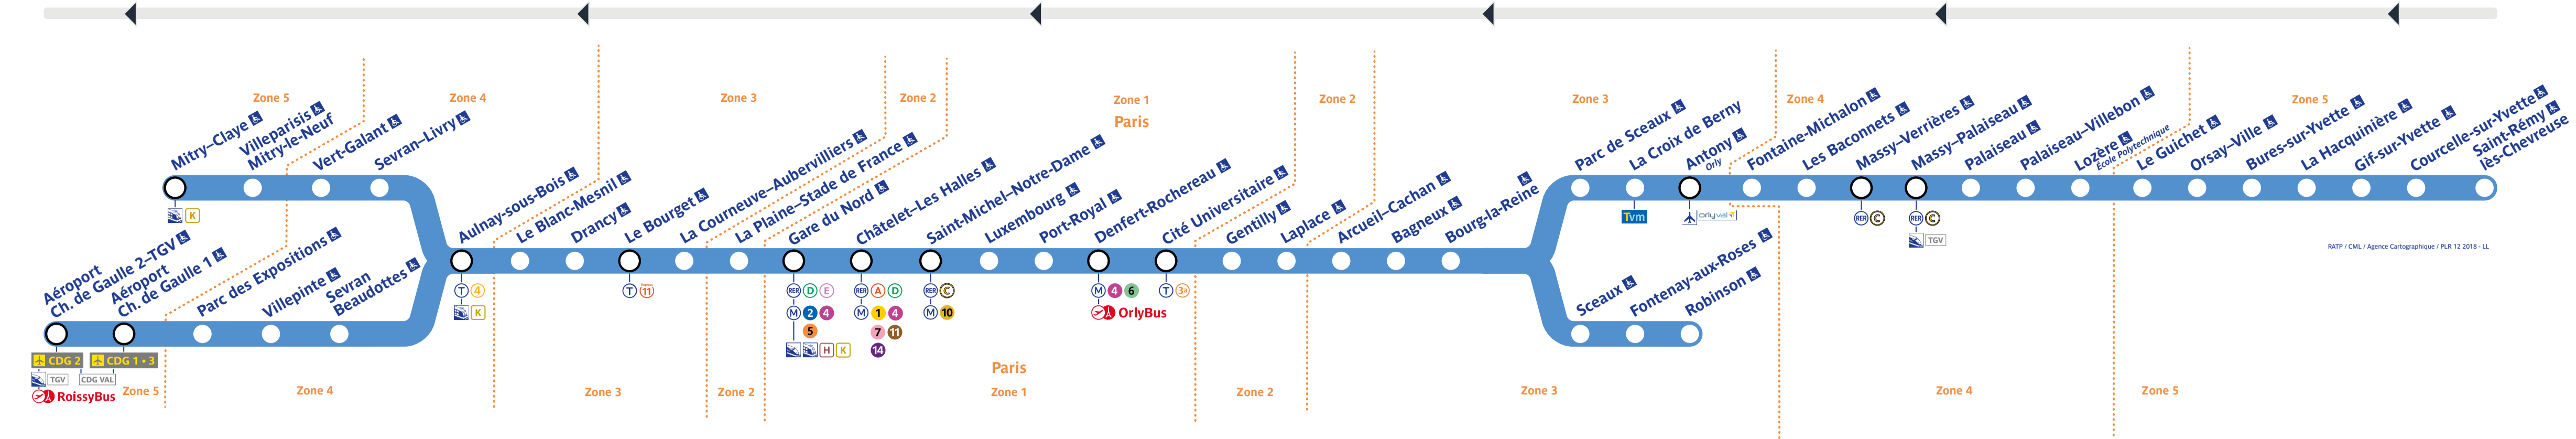

Retrouvez les horaires en scannant ce QR Code

Travaux du mardi 20 au jeudi 22 juin 2023

Table with 10 columns (RER, SNCF, RATP, etc.) and 100 rows of train schedule data for the RER D line.

Table with 10 columns (RER, SNCF, RATP, etc.) and 100 rows of train schedule data for the RER D line.

Table with 10 columns (RER, SNCF, RATP, etc.) and 100 rows of train schedule data for the RER D line.

Table with 10 columns (RER, SNCF, RATP, etc.) and 100 rows of train schedule data for the RER D line.