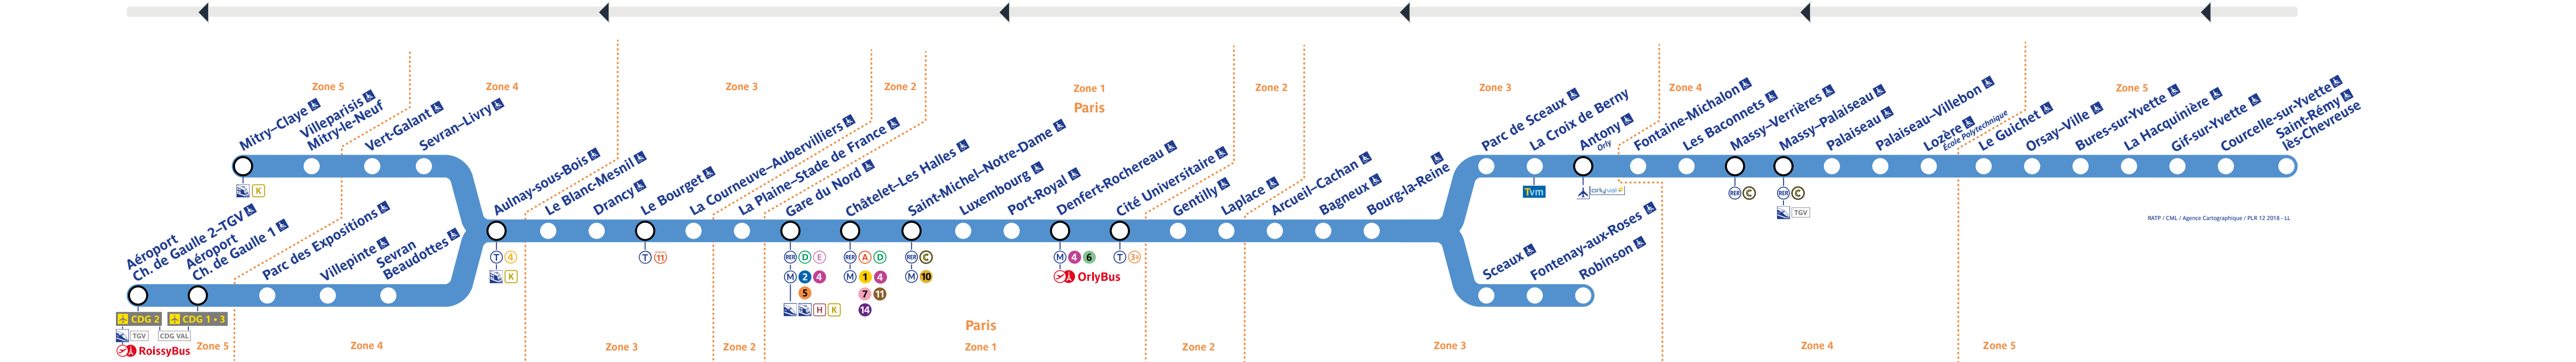

Retrouvez les horaires en scannant ce QR Code

Travaux du vendredi 3 novembre 2023

Table with 4 columns (Région, Arrêt, Direction, Heure) showing train departure times for various stations on RER B.

Table with 4 columns (Région, Arrêt, Direction, Heure) showing train departure times for various stations on RER B, including detailed stop times.

Table with 4 columns (Région, Arrêt, Direction, Heure) showing train departure times for various stations on RER B, including detailed stop times.

Table with 4 columns (Région, Arrêt, Direction, Heure) showing train departure times for various stations on RER B, including detailed stop times.