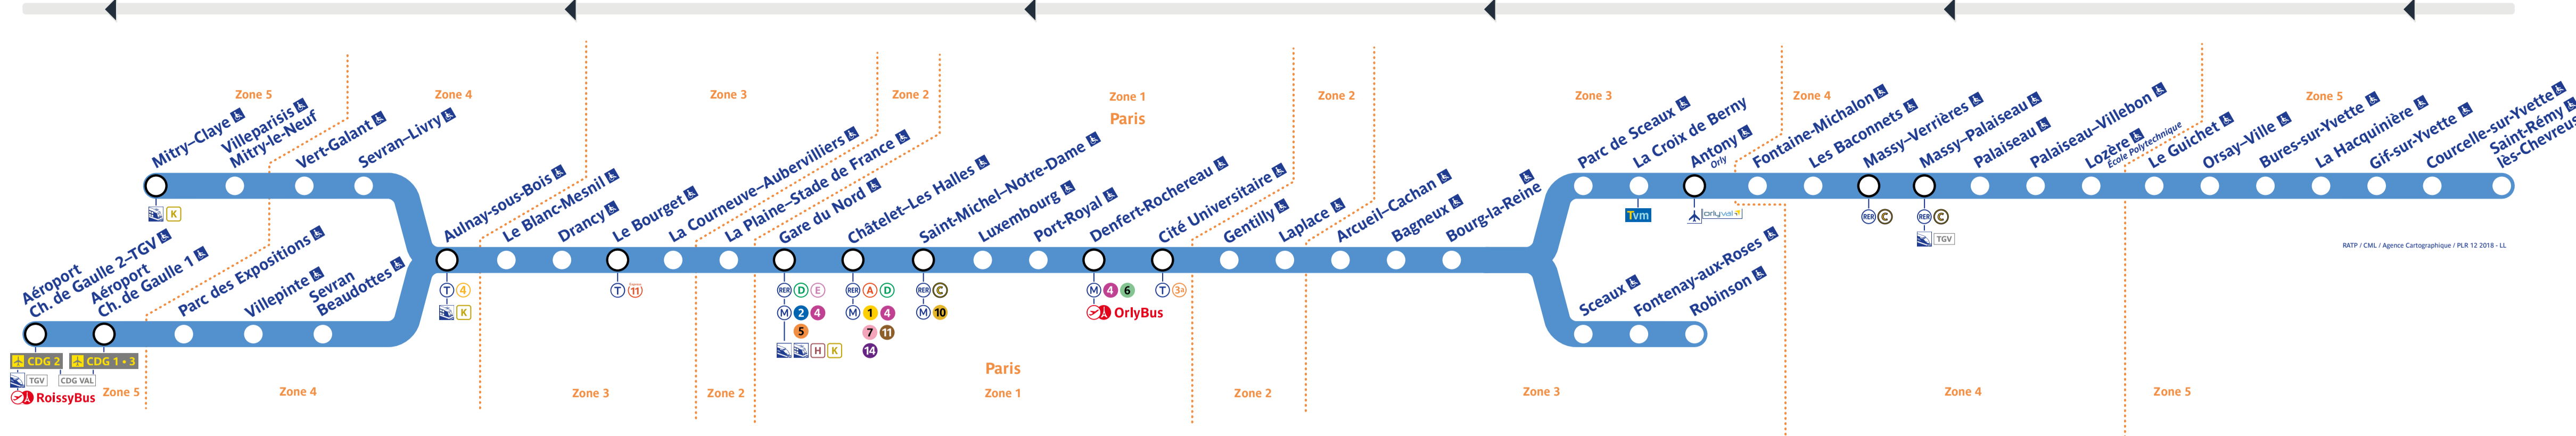

Retrouvez les horaires en scannant ce QR Code

Travaux du samedi 4 novembre 2023

Table of train schedules for the morning peak (04:59 to 05:54) for various destinations including Fontenay-Rose, Saint-Basile-Chennevière, and others.

Table of train schedules for the afternoon peak (15:05 to 15:54) for various destinations including Fontenay-Rose, Saint-Basile-Chennevière, and others.

Table of train schedules for the evening peak (18:05 to 18:54) for various destinations including Fontenay-Rose, Saint-Basile-Chennevière, and others.

Table of train schedules for the night peak (21:05 to 21:54) for various destinations including Fontenay-Rose, Saint-Basile-Chennevière, and others.

Table of train schedules for the night peak (22:05 to 22:54) for various destinations including Fontenay-Rose, Saint-Basile-Chennevière, and others.

Table of train schedules for the night peak (23:05 to 23:54) for various destinations including Fontenay-Rose, Saint-Basile-Chennevière, and others.

Table of train schedules for the night peak (24:05 to 24:54) for various destinations including Fontenay-Rose, Saint-Basile-Chennevière, and others.