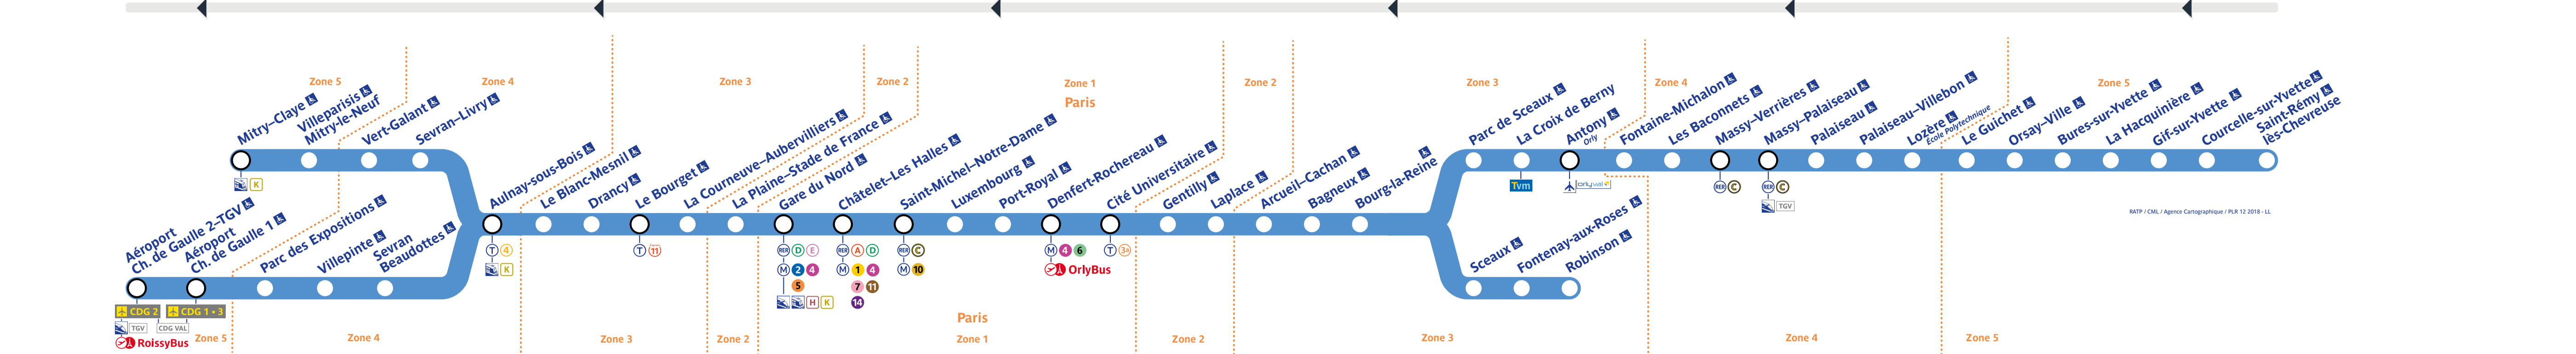

Aéroport Ch. de Gaule 2 - TGV • Mityr-Claye

Retrouvez les horaires en scannant ce QR Code

Travaux de lundi 6 novembre 2023

Table of train schedules for Monday, November 6, 2023, showing times for various lines and stations.

Table of train schedules for various lines and stations, including details for RER B, RER C, and RER D.

Table of train schedules for various lines and stations, including details for RER B, RER C, and RER D.

Table of train schedules for various lines and stations, including details for RER B, RER C, and RER D.