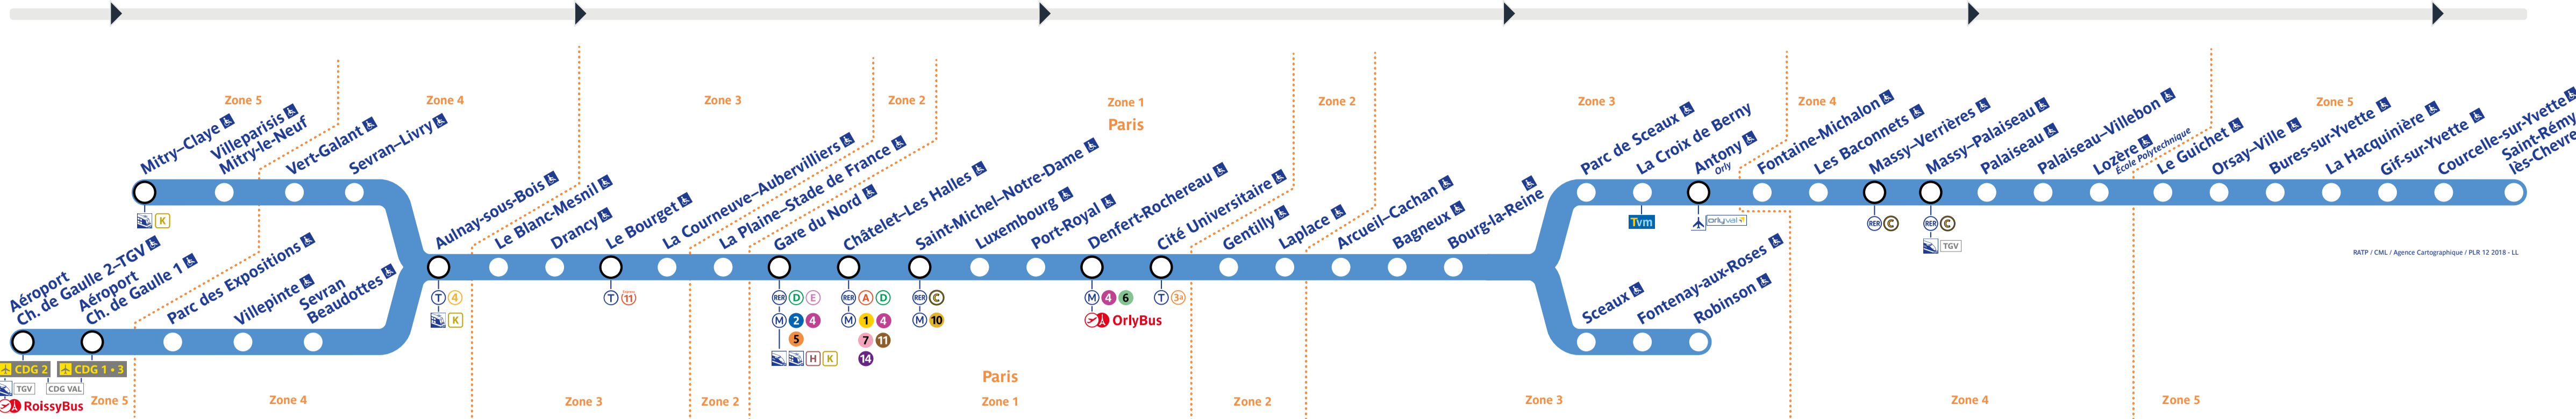

## Robinson - St-Rémy-lès-Chevreuse

Retrouvez les horaires en scannant ce QR Code

Table with 10 columns: Station, Direction, Date, Time, and various status indicators. It provides a detailed schedule for the affected stations, including arrival and departure times for various train services.