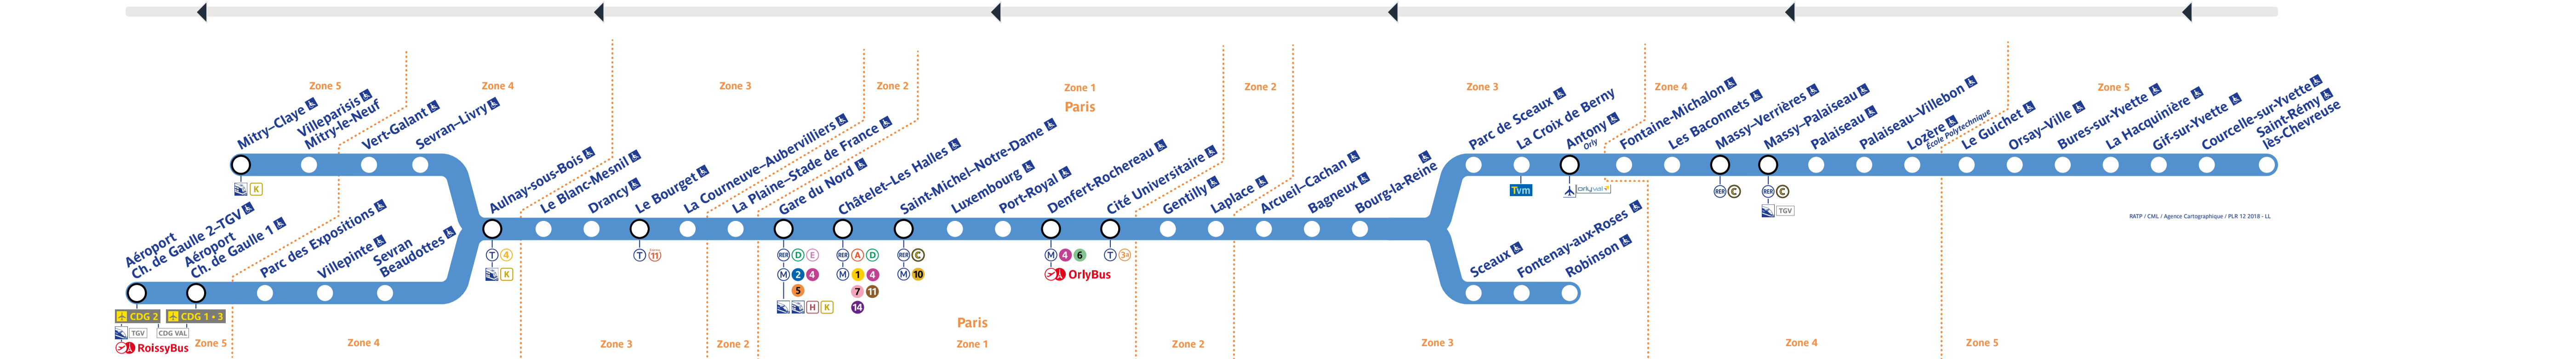

Retrouvez les horaires en scannant ce QR Code

Travaux du mardi 7 au vendredi 10 novembre 2023

Table with 10 columns (RER, RER, RER, RER, RER, RER, RER, RER, RER, RER) and 10 rows of train schedules for various lines (RER B, RER C, RER D, RER E, RER F, RER G, RER H, RER I, RER J, RER K).

Table with 10 columns (RER, RER, RER, RER, RER, RER, RER, RER, RER, RER) and 10 rows of train schedules for various lines (RER B, RER C, RER D, RER E, RER F, RER G, RER H, RER I, RER J, RER K).

Table with 10 columns (RER, RER, RER, RER, RER, RER, RER, RER, RER, RER) and 10 rows of train schedules for various lines (RER B, RER C, RER D, RER E, RER F, RER G, RER H, RER I, RER J, RER K).