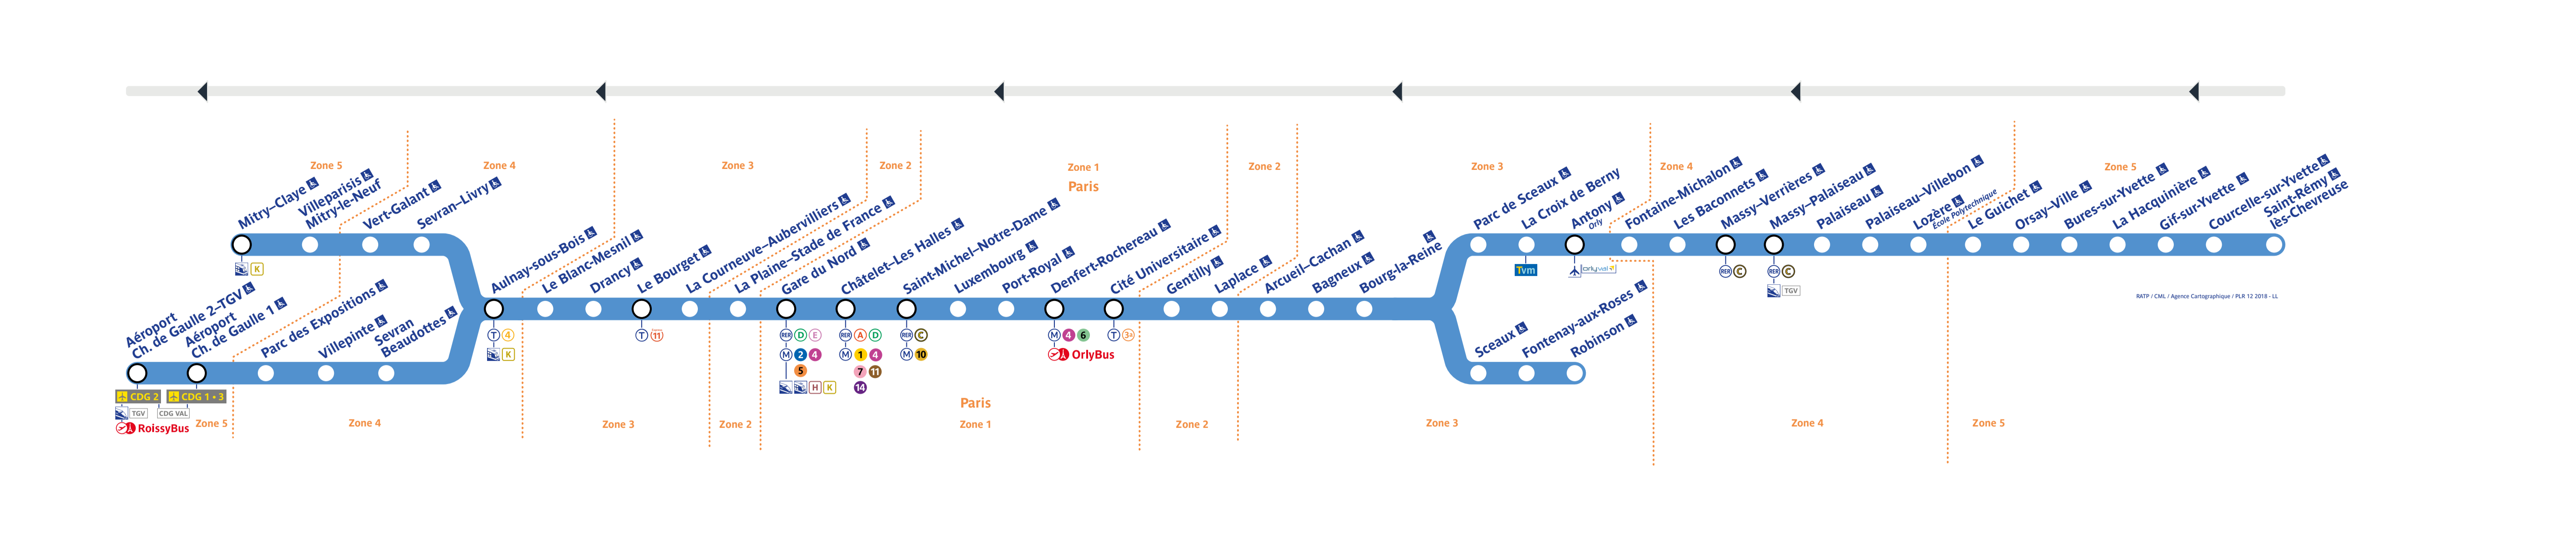

Retrouvez les horaires en scannant ce QR Code

### Travaux du mardi 2 au jeudi 4 avril 2024

Table with 10 columns (RER, R, S, M, L, N, P, C, D, E) and 100 rows of train schedule data for various lines.

Table with 10 columns (RER, R, S, M, L, N, P, C, D, E) and 100 rows of train schedule data for various lines.

Table with 10 columns (RER, R, S, M, L, N, P, C, D, E) and 100 rows of train schedule data for various lines.

Table with 10 columns (RER, R, S, M, L, N, P, C, D, E) and 100 rows of train schedule data for various lines.