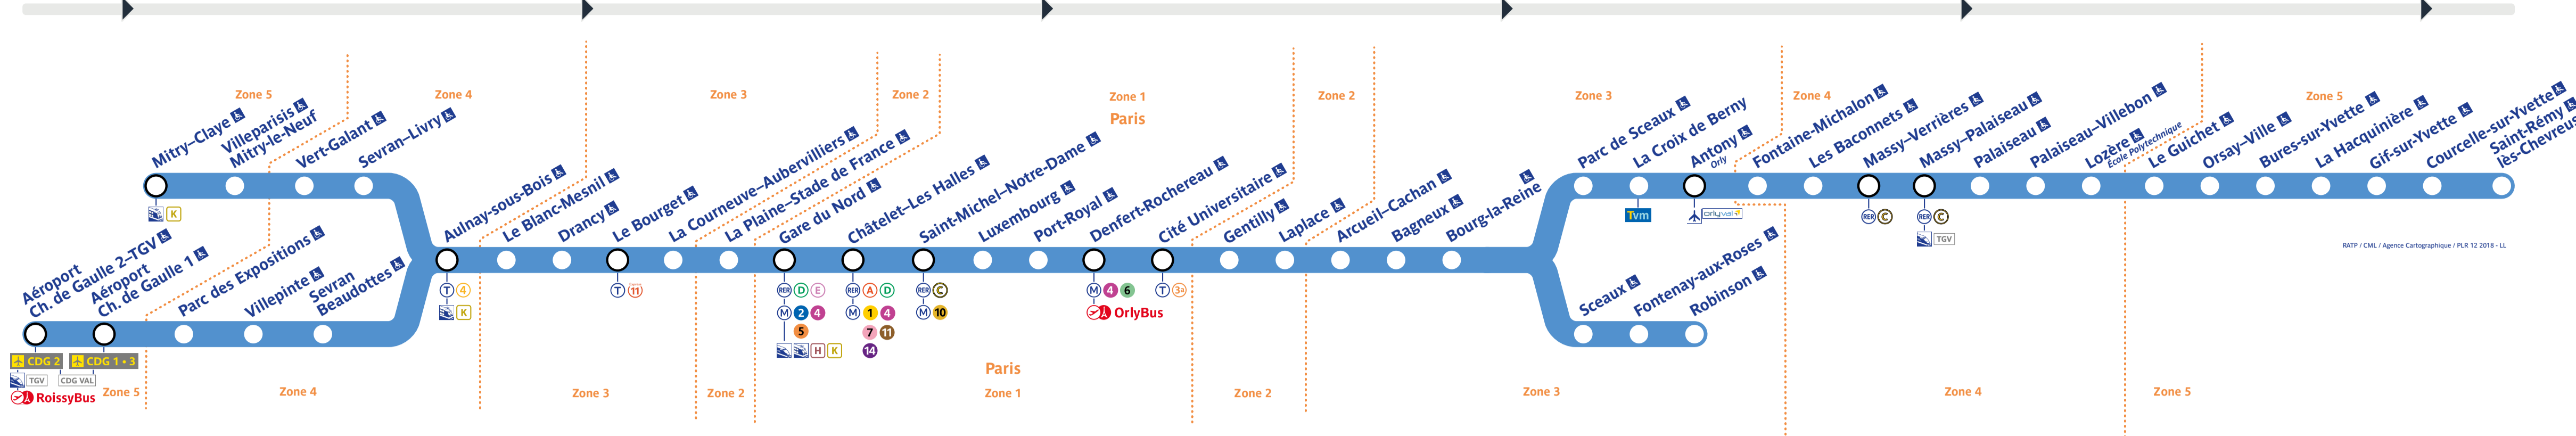

Retrouvez les horaires en scannant ce QR Code

Travaux du lundi 22 au jeudi 25 avril 2024

Table with multiple columns showing train times for various lines and stations during the construction period from Monday to Thursday, April 22-25, 2024.

Table with multiple columns showing train times for various lines and stations during the construction period, continuing from the previous table.

Table with multiple columns showing train times for various lines and stations during the construction period, continuing from the previous table.

Table with multiple columns showing train times for various lines and stations during the construction period, continuing from the previous table.