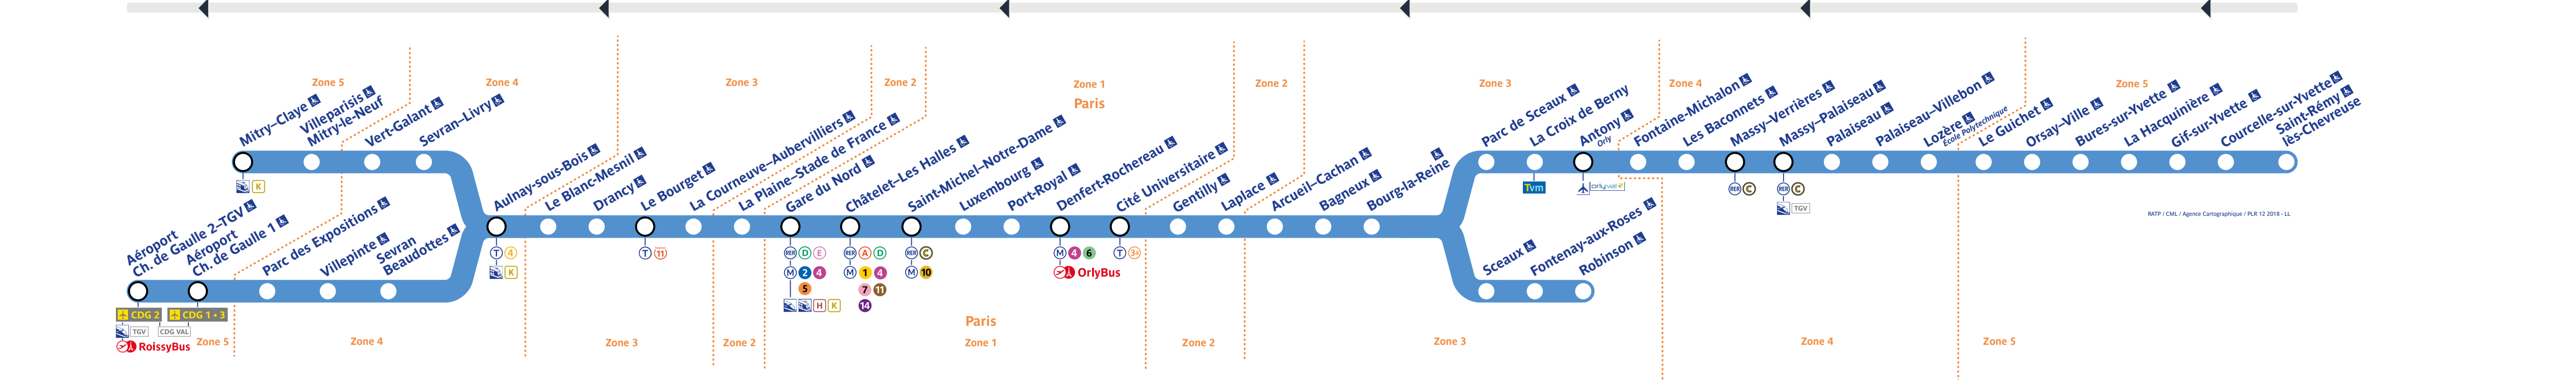

Retrouvez les horaires en scannant ce QR Code

Travaux du lundi 15 au vendredi 19 avril 2024

Table with columns for station names and rows for various train services (Régional, Transilien, etc.) showing departure and arrival times.

Table with columns for station names and rows for various train services (Régional, Transilien, etc.) showing departure and arrival times.

Table with columns for station names and rows for various train services (Régional, Transilien, etc.) showing departure and arrival times.

Table with columns for station names and rows for various train services (Régional, Transilien, etc.) showing departure and arrival times.