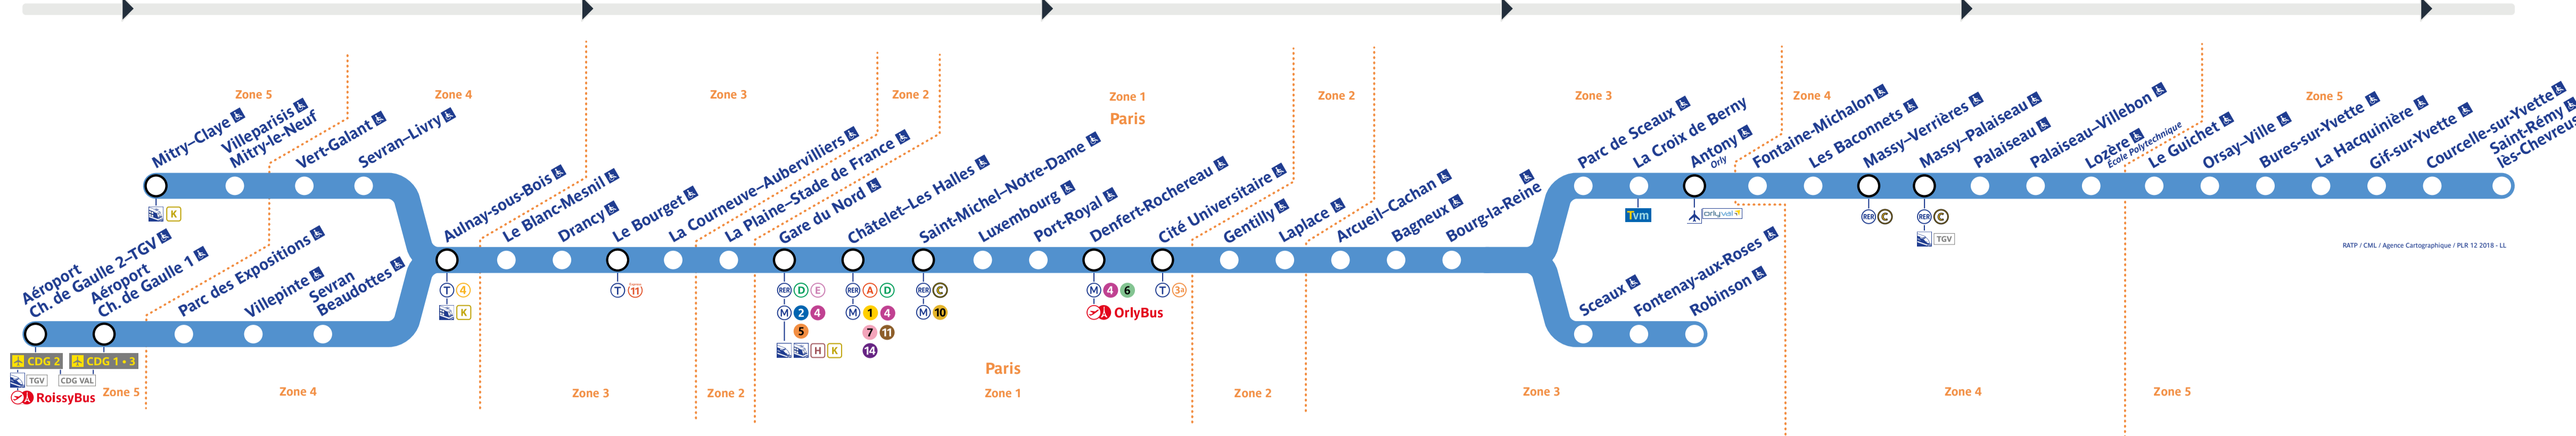

→ Robinson • St-Rémy-lès-Chevreuse

Retrouvez les horaires en scannant ce QR Code

Travaux du dimanche 19 au lundi 20 mai 2024

Table of train departure and arrival times for the Robinson - St-Rémy-lès-Chevreuse line during the weekend of May 19-20, 2024. Columns include station names and time slots.

Table of train departure and arrival times for the Robinson - St-Rémy-lès-Chevreuse line during the week of May 21-27, 2024. Columns include station names and time slots.

Table of train departure and arrival times for the Robinson - St-Rémy-lès-Chevreuse line during the week of May 28 - June 3, 2024. Columns include station names and time slots.

Table of train departure and arrival times for the Robinson - St-Rémy-lès-Chevreuse line during the week of June 4 - June 10, 2024. Columns include station names and time slots.