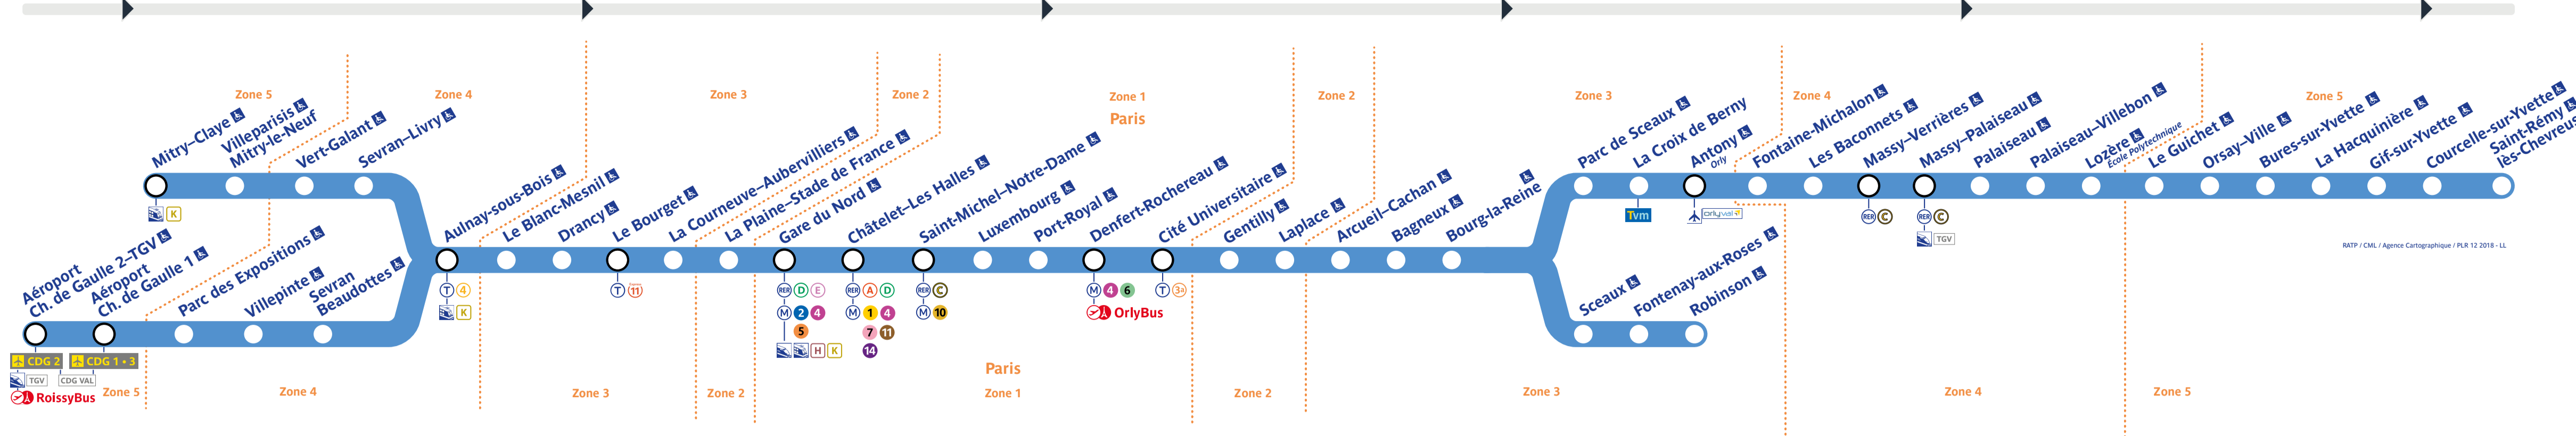

→ Robinson • St-Rémy-lès-Chevreuse

Retrouvez les horaires en scannant ce QR Code

Travaux du samedi 25 mai 2024

Table of train departure and arrival times for the Robinson - St-Rémy-lès-Chevreuse line on Saturday, May 25, 2024. The table lists stations and provides specific time slots for each direction.

Table of train departure and arrival times for the Robinson - St-Rémy-lès-Chevreuse line on Sunday, May 26, 2024. The table lists stations and provides specific time slots for each direction.

Table of train departure and arrival times for the Robinson - St-Rémy-lès-Chevreuse line on Monday, May 27, 2024. The table lists stations and provides specific time slots for each direction.

Table of train departure and arrival times for the Robinson - St-Rémy-lès-Chevreuse line on Tuesday, May 28, 2024. The table lists stations and provides specific time slots for each direction.