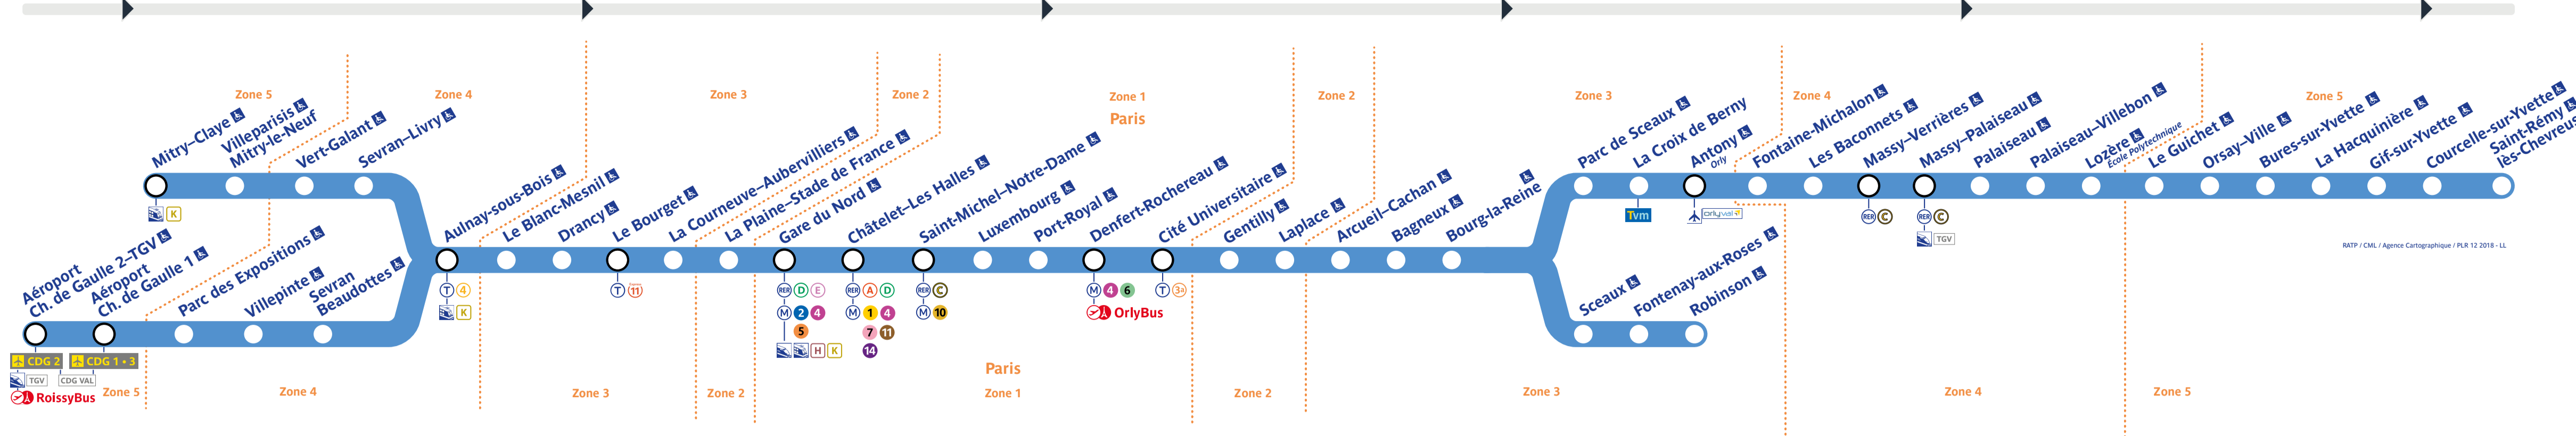

→ Robinson • St-Rémy-lès-Chevreuse

Retrouvez les horaires en scannant ce QR Code

Travaux du dimanche 26 mai 2024

Table with 100 columns and 10 rows showing departure times for various stations on the line.

Table with 100 columns and 10 rows showing arrival times for various stations on the line.

Table with 100 columns and 10 rows showing departure times for various stations on the line.

Table with 100 columns and 10 rows showing arrival times for various stations on the line.