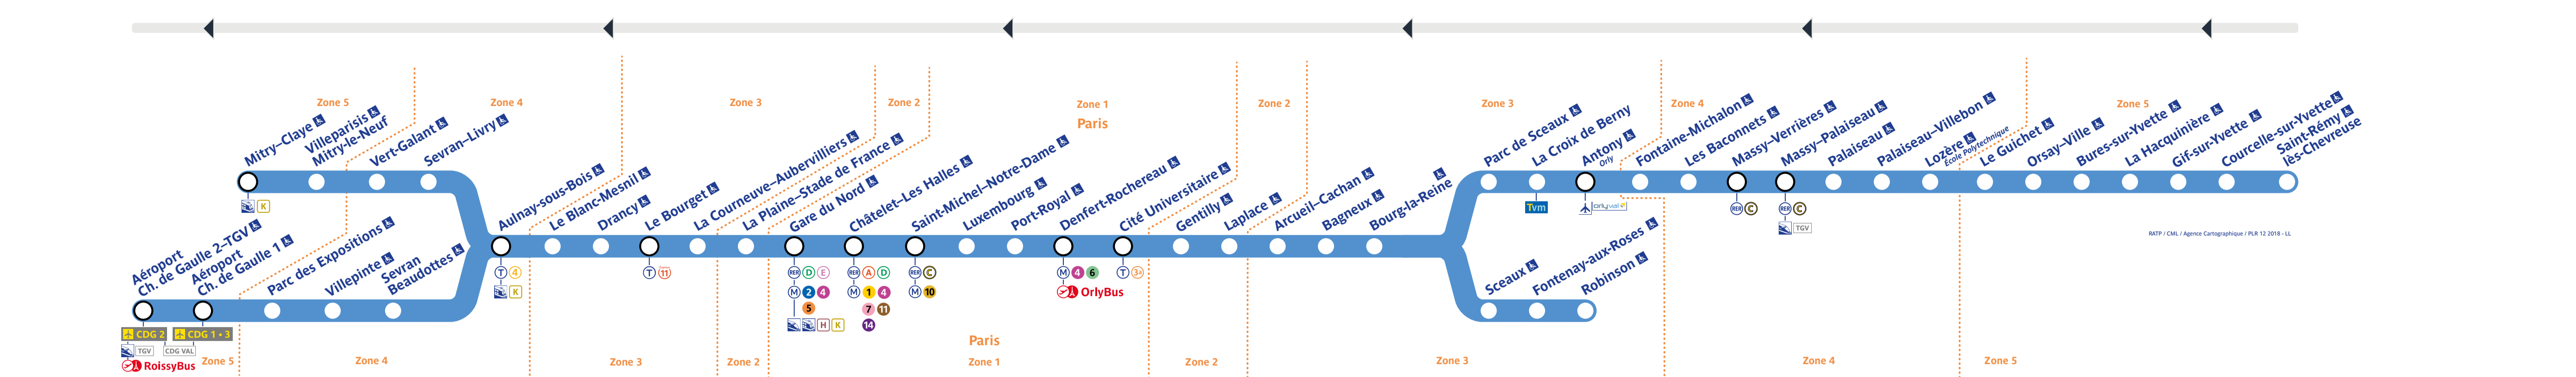

Retrouvez les horaires en scannant ce QR Code

Aéroport Ch. de Gaule 2 - TGV • Mityry-Claye

Travaux du lundi 29 au mardi 30 avril 2024

Table with columns for station names and rows for various train lines (RER B, Transilien, etc.) showing departure and arrival times during the construction period.

Table with columns for station names and rows for various train lines (RER B, Transilien, etc.) showing departure and arrival times during the construction period.

Table with columns for station names and rows for various train lines (RER B, Transilien, etc.) showing departure and arrival times during the construction period.

Table with columns for station names and rows for various train lines (RER B, Transilien, etc.) showing departure and arrival times during the construction period.