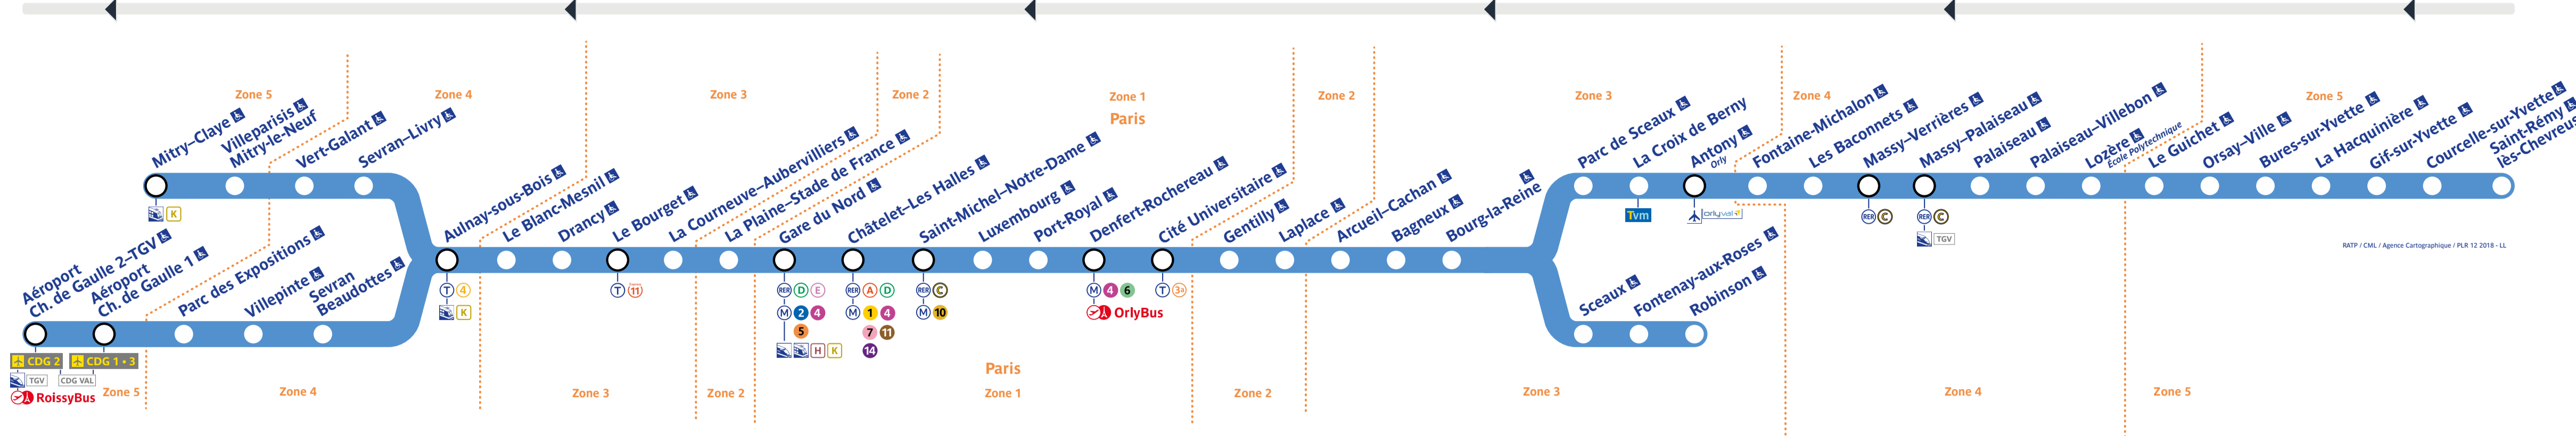

Retrouvez les horaires en scannant ce QR Code

Travaux du lundi 8 au vendredi 12 avril 2024

Table of train schedules for the period of works from Monday 8 to Friday 12 April 2024. Columns include station names and departure times.

Table of train schedules for the period of works from Monday 8 to Friday 12 April 2024. Columns include station names and departure times.

Table of train schedules for the period of works from Monday 8 to Friday 12 April 2024. Columns include station names and departure times.

Table of train schedules for the period of works from Monday 8 to Friday 12 April 2024. Columns include station names and departure times.