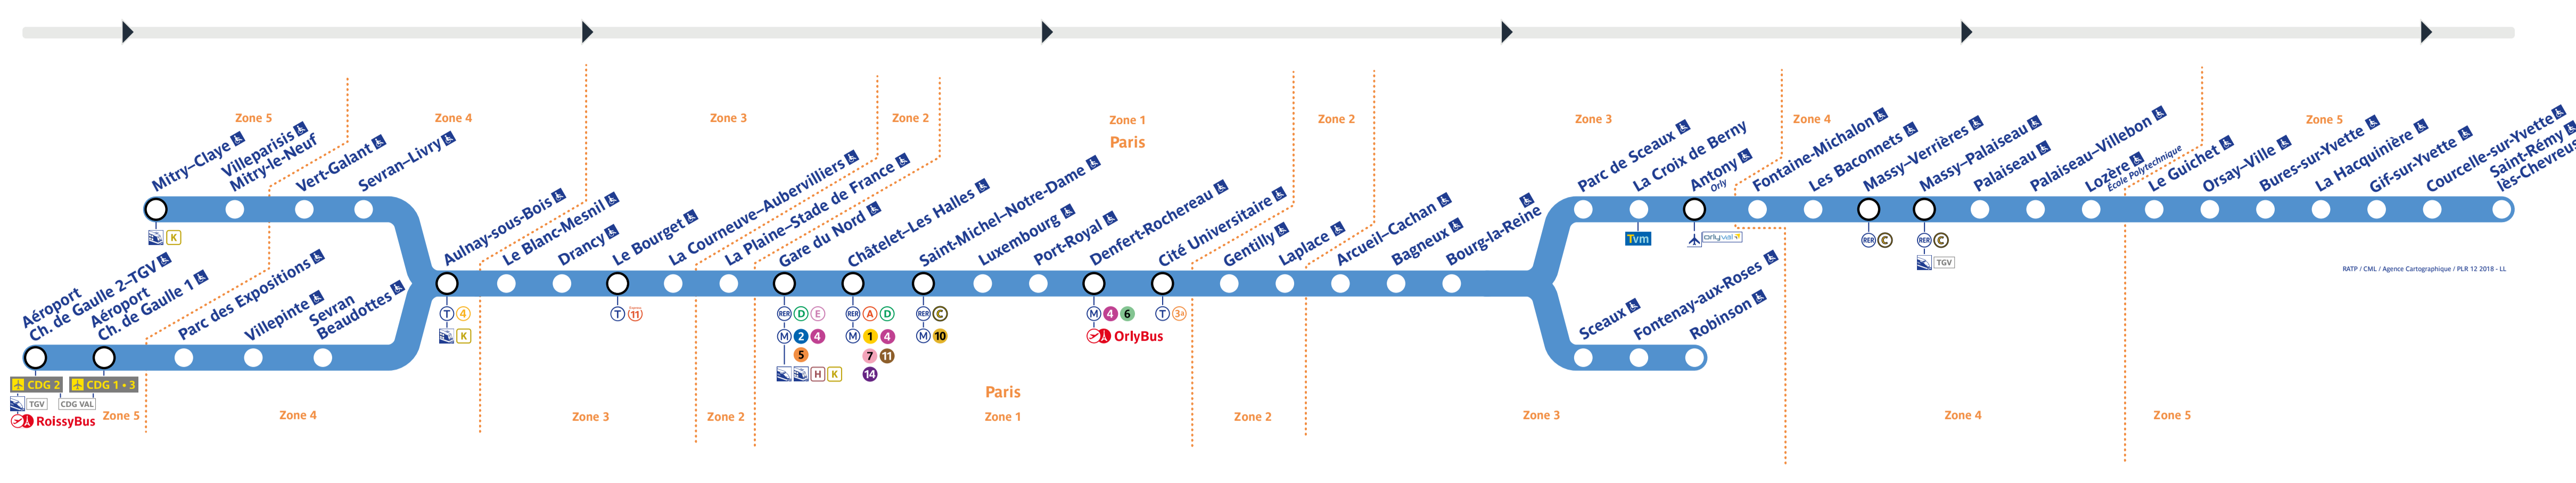

Horaires

Timetable 时间表
Horarios 时间表
جدول الاوقات

→ Robinson • St-Rémy-lès-Chevreuse

Retrouvez les horaires en scannant ce QR Code

Travaux du lundi 8 au vendredi 12 avril 2024

Table of train schedules for the Robinson to St-Rémy-lès-Chevreuse section, including columns for station, departure time, and arrival time.

Table of train schedules for the St-Rémy-lès-Chevreuse to Robinson section, including columns for station, departure time, and arrival time.

Table of train schedules for the Robinson to St-Rémy-lès-Chevreuse section, including columns for station, departure time, and arrival time.

Table of train schedules for the St-Rémy-lès-Chevreuse to Robinson section, including columns for station, departure time, and arrival time.