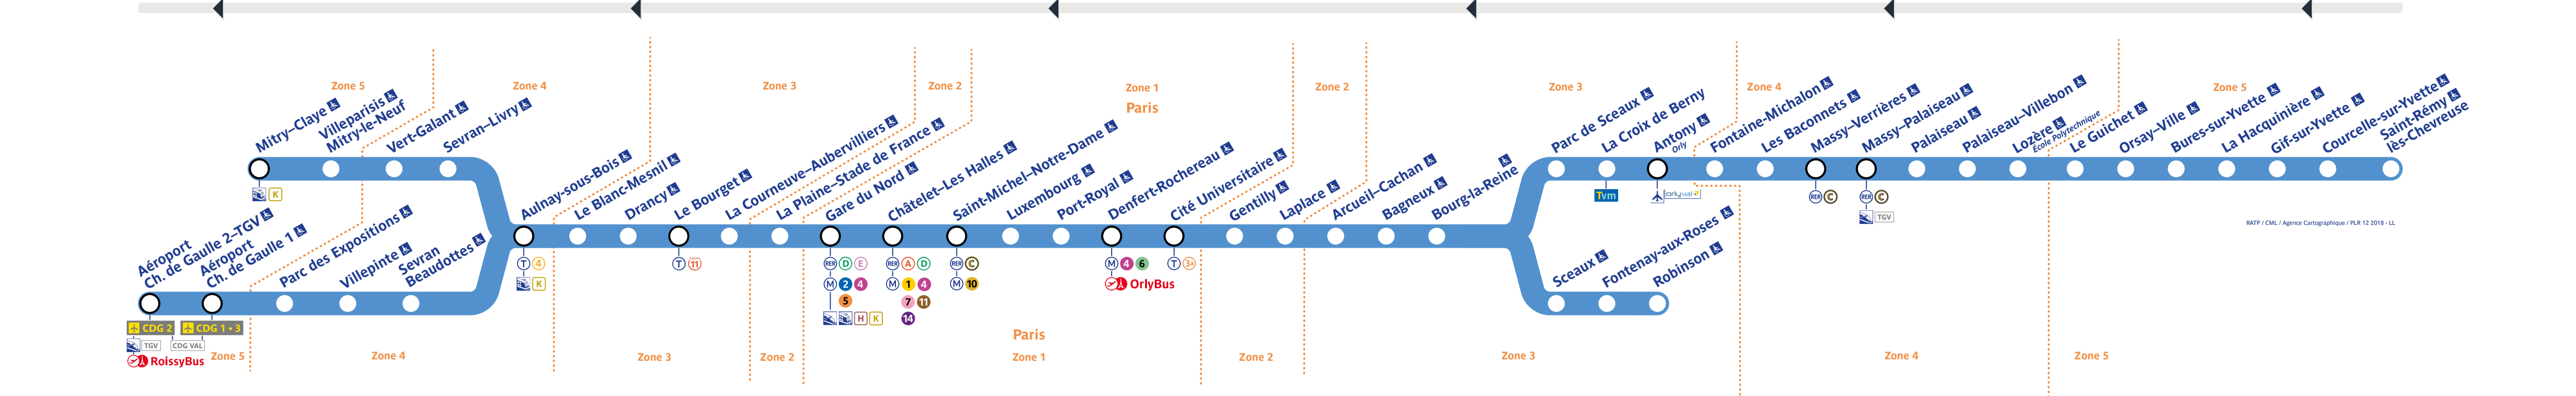

Retrouvez les horaires en scannant ce QR Code

Aéroport Ch. de Gaule 2 - TGV • Mityry-Claye

Travaux du lundi 13 au jeudi 16 mai 2024

Table with 10 columns (RER, R, S, B, M, P, L, C, D, E) and 100 rows of train schedule data for various lines and stations.

Table with 10 columns (RER, R, S, B, M, P, L, C, D, E) and 100 rows of train schedule data for various lines and stations.

Table with 10 columns (RER, R, S, B, M, P, L, C, D, E) and 100 rows of train schedule data for various lines and stations.

Table with 10 columns (RER, R, S, B, M, P, L, C, D, E) and 100 rows of train schedule data for various lines and stations.