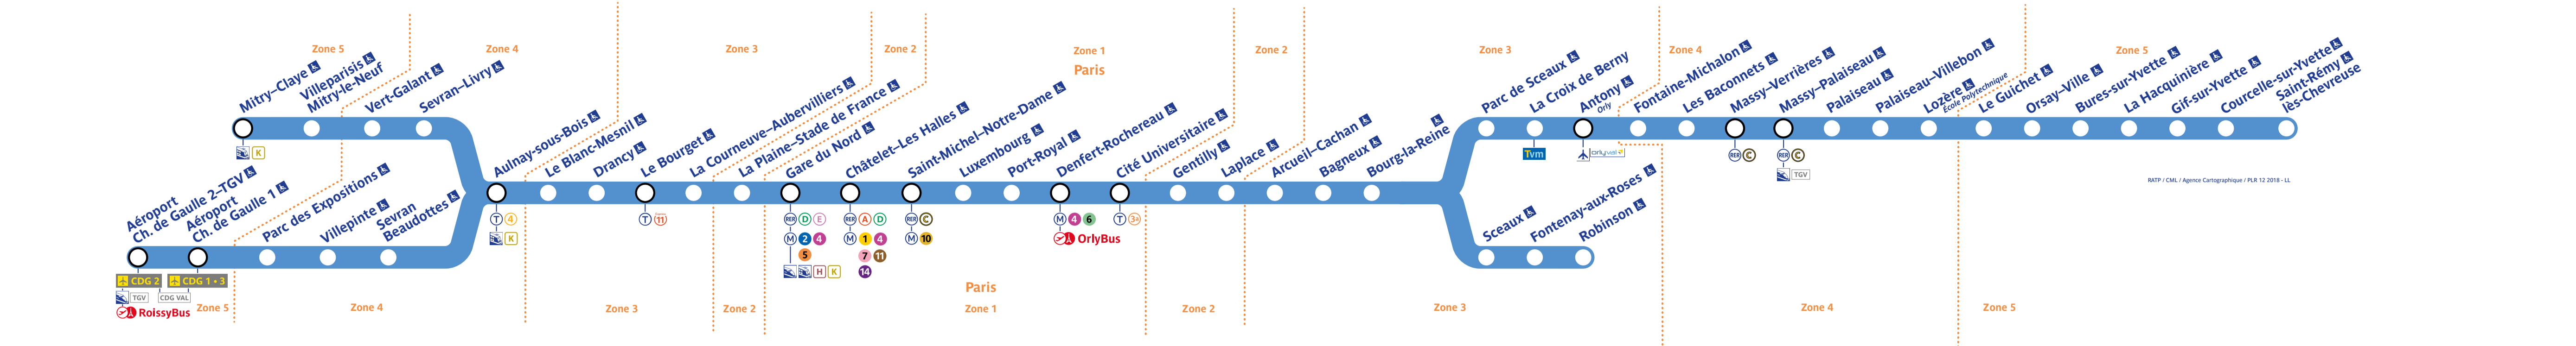

Retrouvez les horaires en scannant ce QR Code

Travaux du samedi 20 au dimanche 21 avril 2024

Table of train schedules for the RER B line during the weekend of April 20-21, 2024. It lists departure times for various stations including Paris, Mitry-Claye, and Aéroport Ch. de Gaulle 2.

Table of train schedules for the RER B line during the weekend of April 20-21, 2024. It lists departure times for various stations including Paris, Mitry-Claye, and Aéroport Ch. de Gaulle 2.

Table of train schedules for the RER B line during the weekend of April 20-21, 2024. It lists departure times for various stations including Paris, Mitry-Claye, and Aéroport Ch. de Gaulle 2.

Table of train schedules for the RER B line during the weekend of April 20-21, 2024. It lists departure times for various stations including Paris, Mitry-Claye, and Aéroport Ch. de Gaulle 2.