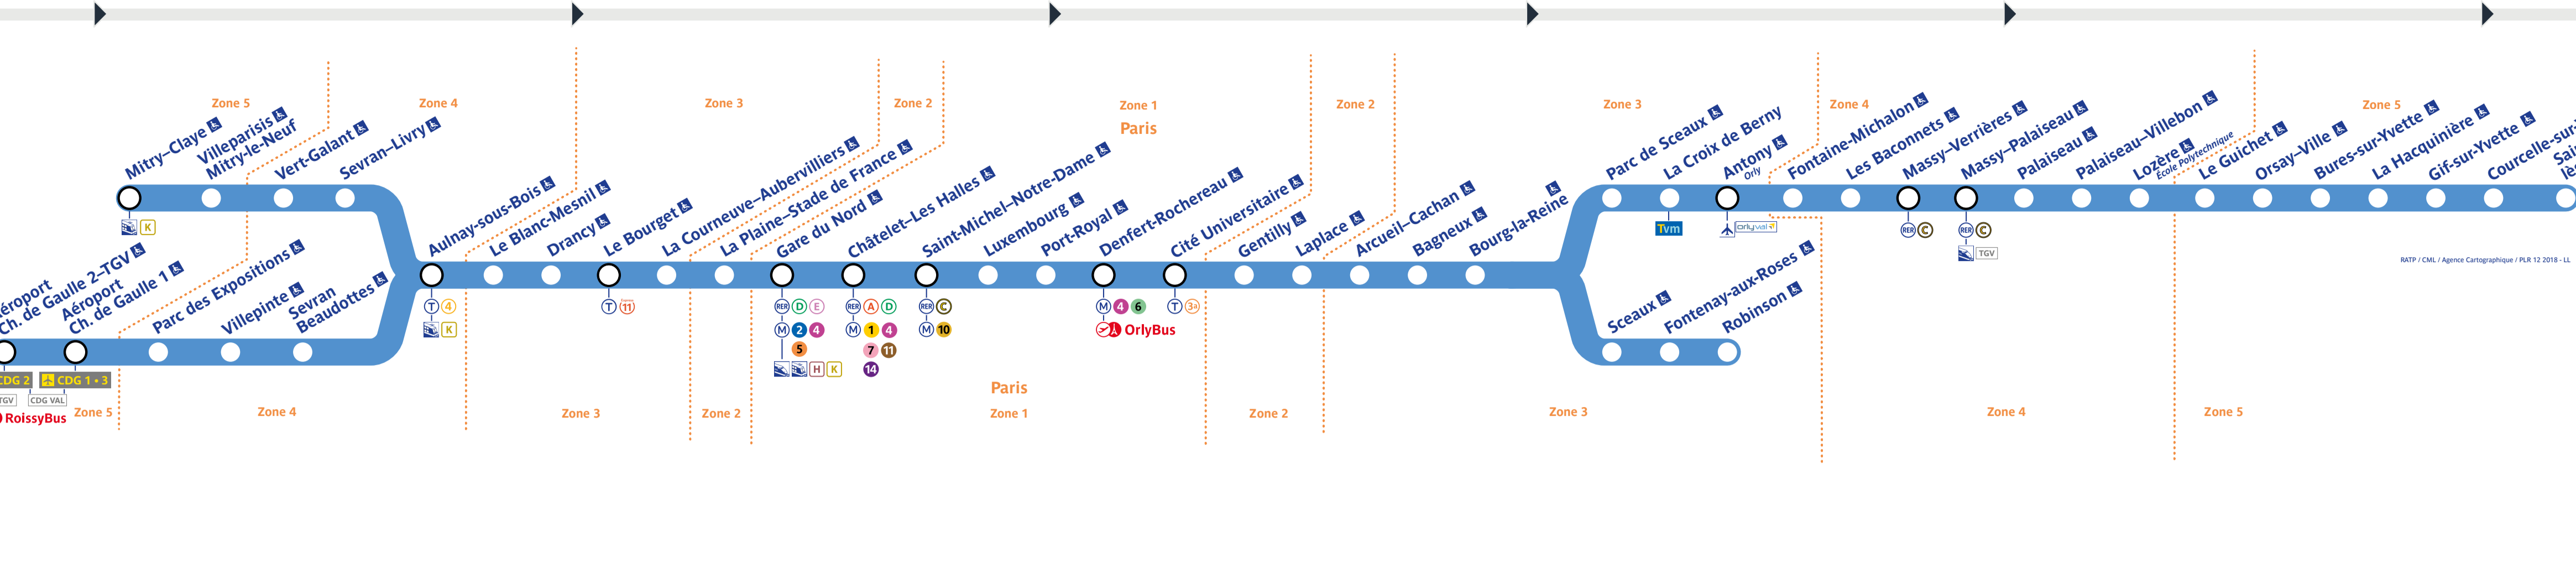

Retrouvez les horaires en scannant ce QR Code

## Travaux du mardi 21 au jeudi 23 mai 2024

**Table with 6 columns: Direction, Train Number, Date, Time, Platform.** This section lists all train services during the work period from May 21 to May 23, 2024. It includes details for both directions (Paris to Versailles and Versailles to Paris) and lists specific train numbers and their departure times from various stations.

**Table with 6 columns: Direction, Train Number, Date, Time, Platform.** This section lists all train services during the weekend period from May 25 to May 26, 2024. It includes details for both directions and lists specific train numbers and their departure times from various stations.

**Table with 6 columns: Direction, Train Number, Date, Time, Platform.** This section lists all train services during the regular period from May 27 to May 31, 2024. It includes details for both directions and lists specific train numbers and their departure times from various stations.