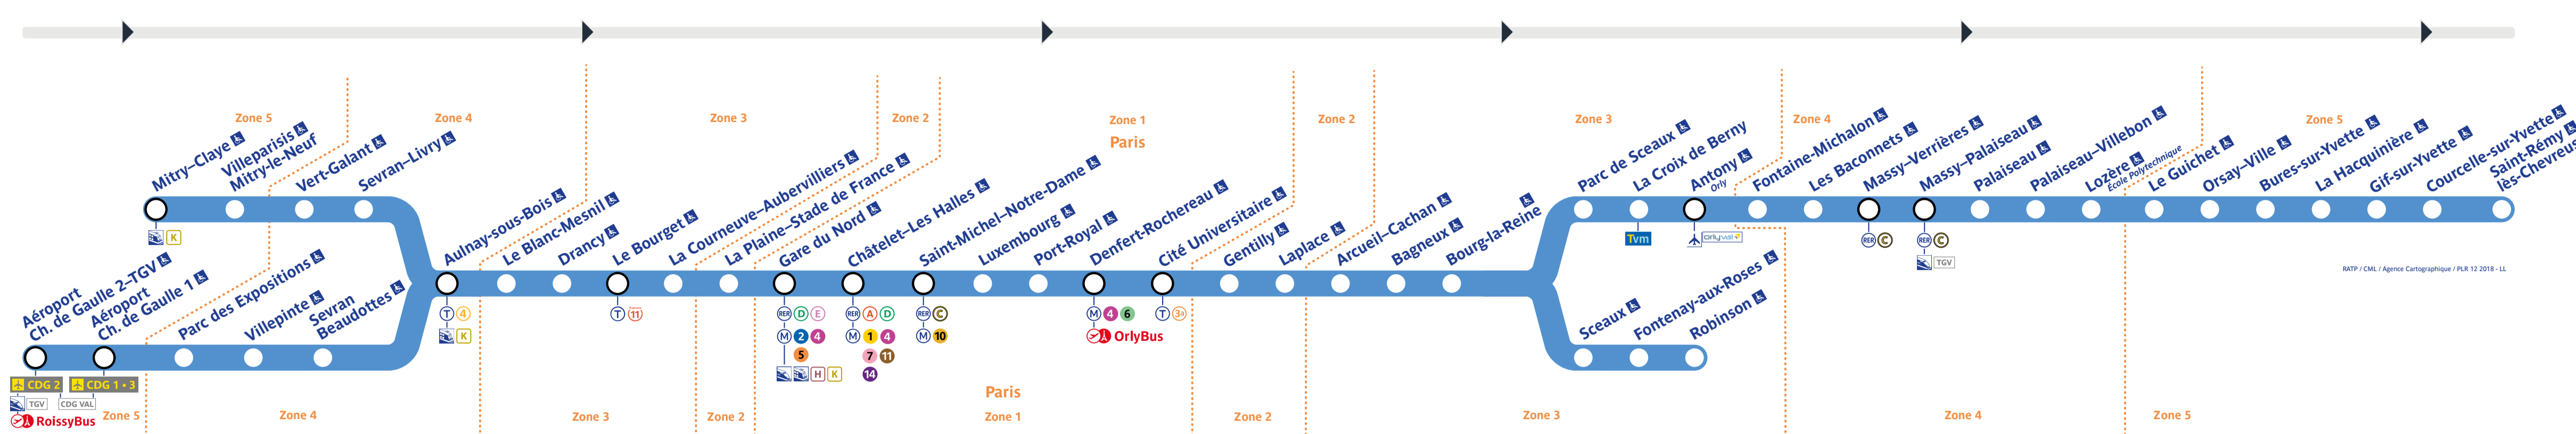

# Horaires

Timetable  
Horarios  
جدول الاوقات

## Robinson - St-Rémy-lès-Chevreuse

Retrouvez les horaires en scannant ce QR Code

### Travaux du vendredi 24 mai 2024

Table of train schedules for Friday, May 24, 2024, showing departure and arrival times for various lines and stations.

Table of train schedules for Saturday, May 25, 2024, showing departure and arrival times for various lines and stations.

Table of train schedules for Sunday, May 26, 2024, showing departure and arrival times for various lines and stations.