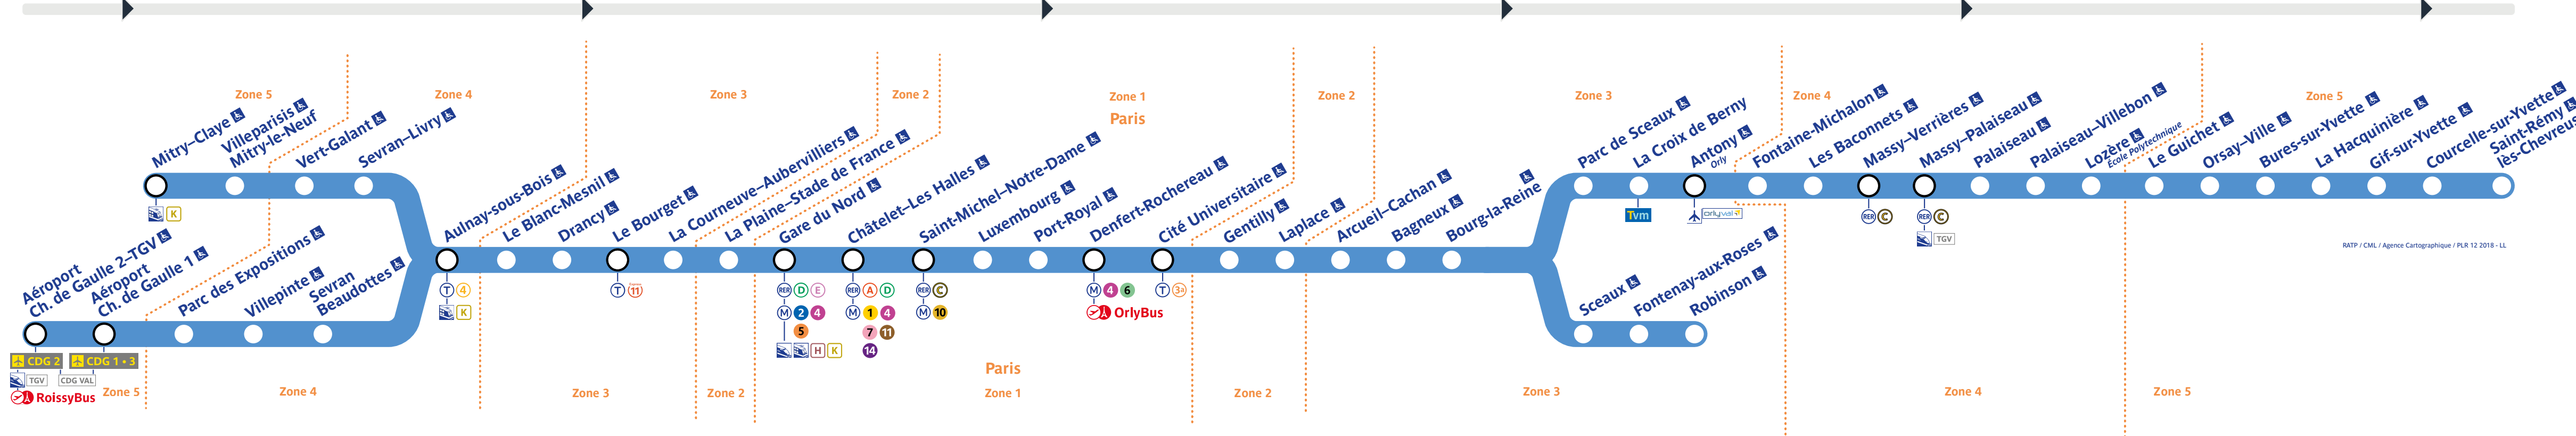

Retrouvez les horaires en scannant ce QR Code

Travaux du samedi 27 au dimanche 28 avril 2024

Table of train departure and arrival times for various stations during the weekend closure period.

Table of train departure and arrival times for various stations during the weekend closure period.

Table of train departure and arrival times for various stations during the weekend closure period.

Table of train departure and arrival times for various stations during the weekend closure period.