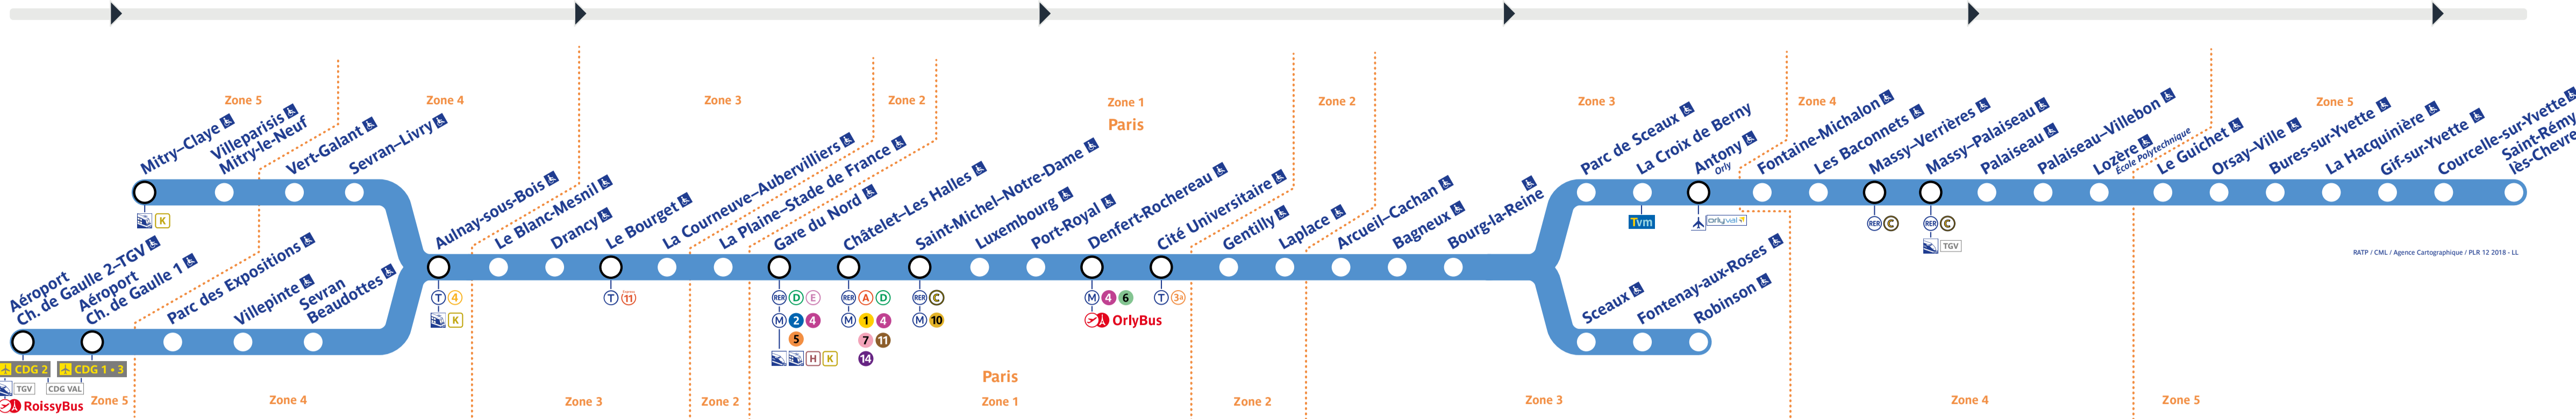

### Travaux du lundi 27 au jeudi 30 mai 2024

Table of train departure and arrival times for the Robinson - St-Rémy-lès-Chevreuse line during the construction period from Monday, May 27 to Thursday, May 30, 2024. The table lists various train services and their corresponding times at each station.

Table of train departure and arrival times for the Robinson - St-Rémy-lès-Chevreuse line during the construction period from Monday, May 27 to Thursday, May 30, 2024. This table provides a more detailed view of the schedule, including specific train numbers and times.

Table of train departure and arrival times for the Robinson - St-Rémy-lès-Chevreuse line during the construction period from Monday, May 27 to Thursday, May 30, 2024. This table continues the detailed schedule information for the affected days.

Table of train departure and arrival times for the Robinson - St-Rémy-lès-Chevreuse line during the construction period from Monday, May 27 to Thursday, May 30, 2024. This table provides the final part of the detailed schedule for the construction period.