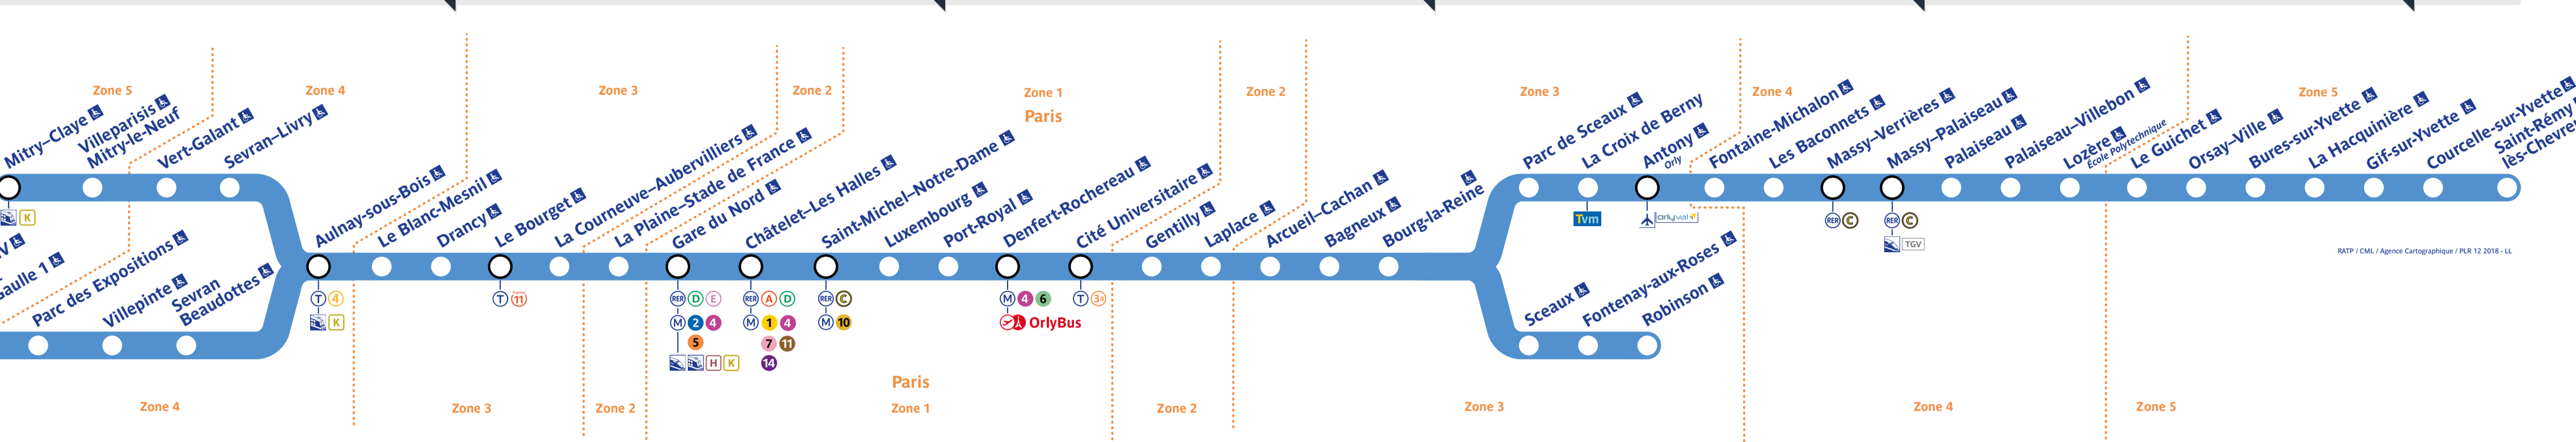

Retrouvez les horaires en scannant ce QR Code

Travaux du vendredi 31 mai 2024

Table of train schedules for Friday, May 31, 2024. It lists various RER B lines and stations, including Paris, Orly, and Evry. The table contains detailed departure and arrival times for numerous routes.

Table of train schedules for Saturday, June 1, 2024. It lists various RER B lines and stations, including Paris, Orly, and Evry. The table contains detailed departure and arrival times for numerous routes.