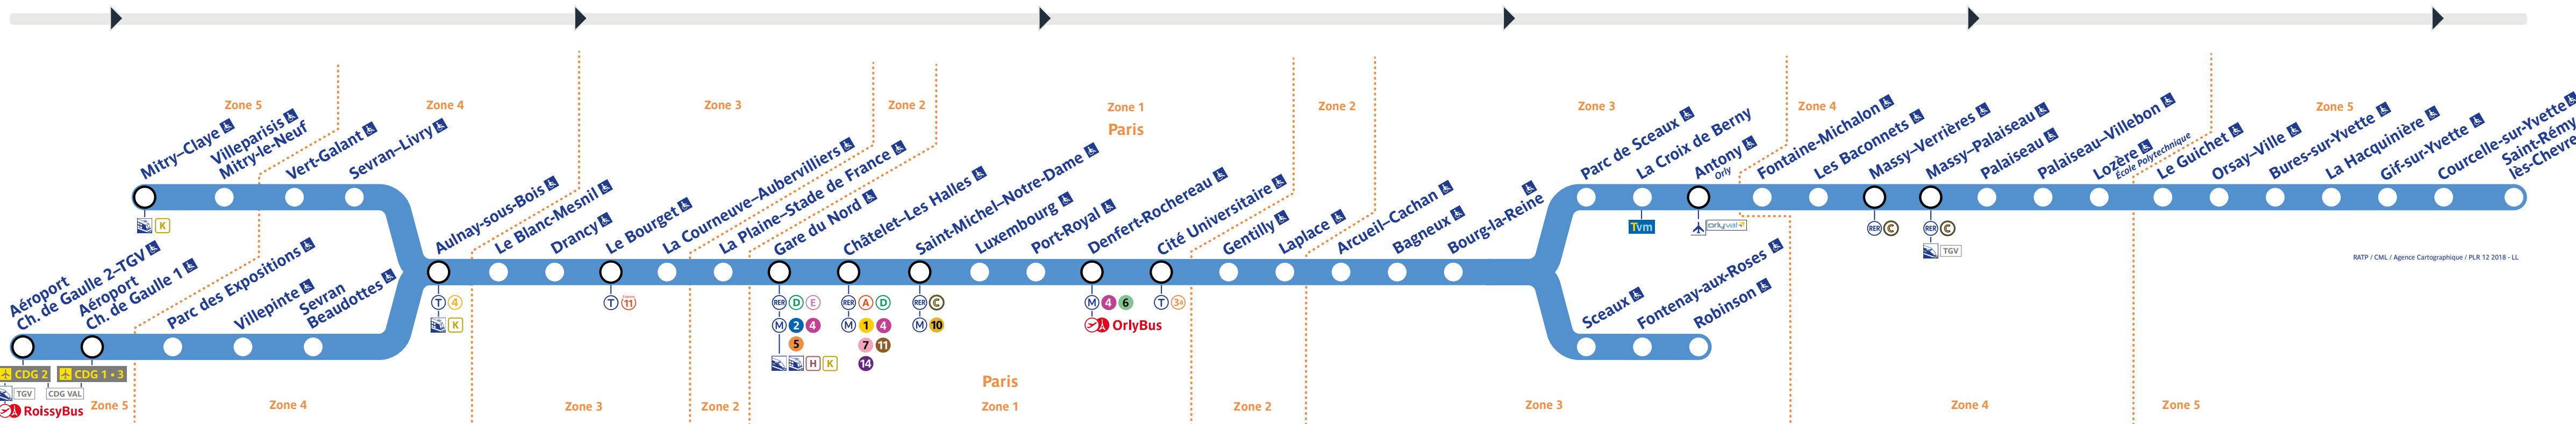

Retrouvez les horaires en scannant ce QR Code

Travaux du mercredi 8 au vendredi 10 mai 2024

Table of train departure and arrival times for various stations including Miry-Claye, Villepreux, Sevran-Livry, and Paris.

Table of train departure and arrival times for stations from Paris to Courcelles-aux-Bois, including Fontaine-la-Vierge and Le Bourget.

Table of train departure and arrival times for stations from Courcelles-aux-Bois to Paris, including Courcelles-aux-Bois and Paris.

Table of train departure and arrival times for stations from Paris to Courcelles-aux-Bois, including Paris and Courcelles-aux-Bois.