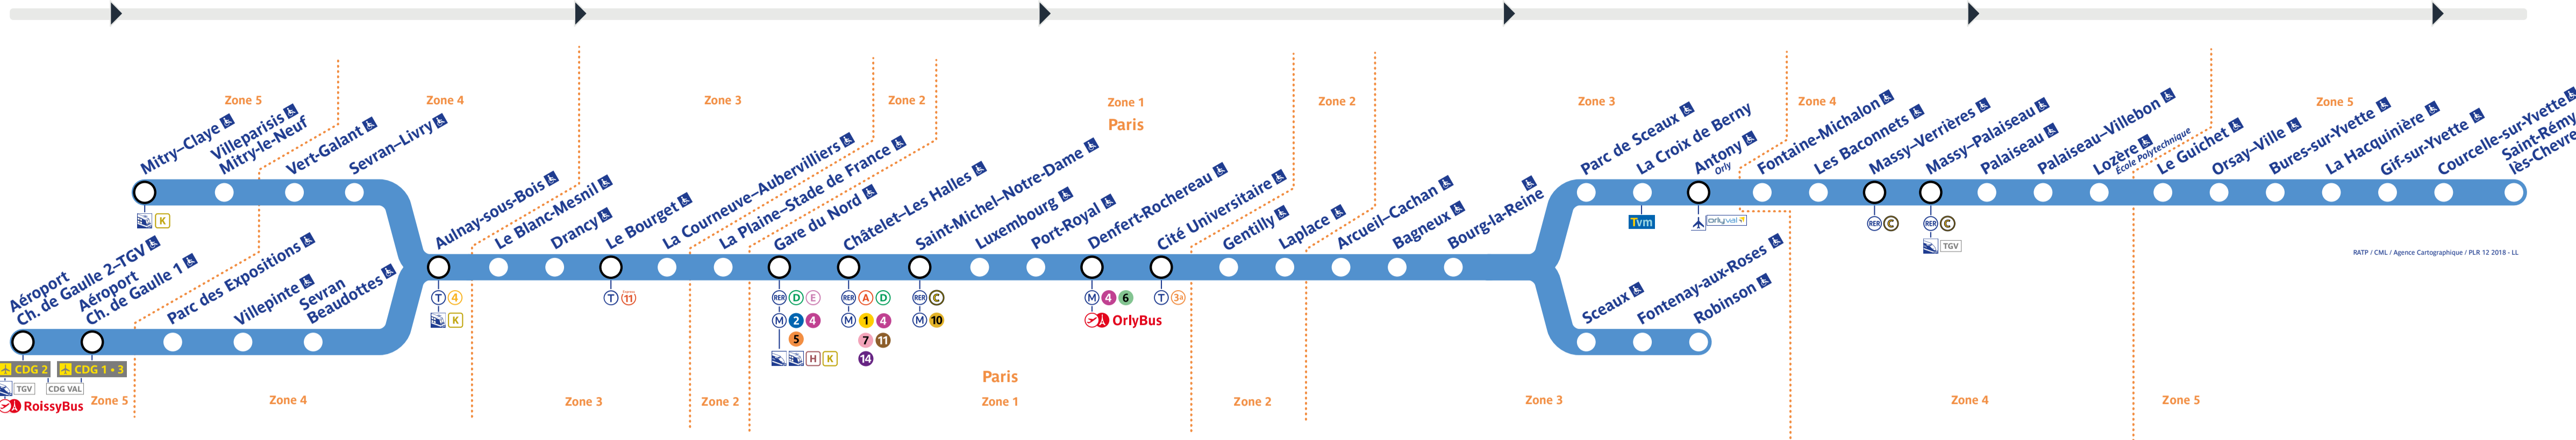

## → Robinson • St-Rémy-lès-Chevreuse

# Info trafic

Retrouvez les horaires en scannant ce QR Code

### Les lundi 22 et mardi 23 juillet 2024

Table of departure times for various stations including Mirry-Claye, Villepreux, Sevran-Livry, and Paris. Columns represent different directions and times.

Table of arrival times for various stations including Paris, Fontaine-au-Rois, and St-Rémy-lès-Chevreuse. Columns represent different directions and times.

Table of departure times for various stations including Mirry-Claye, Villepreux, Sevran-Livry, and Paris. Columns represent different directions and times.