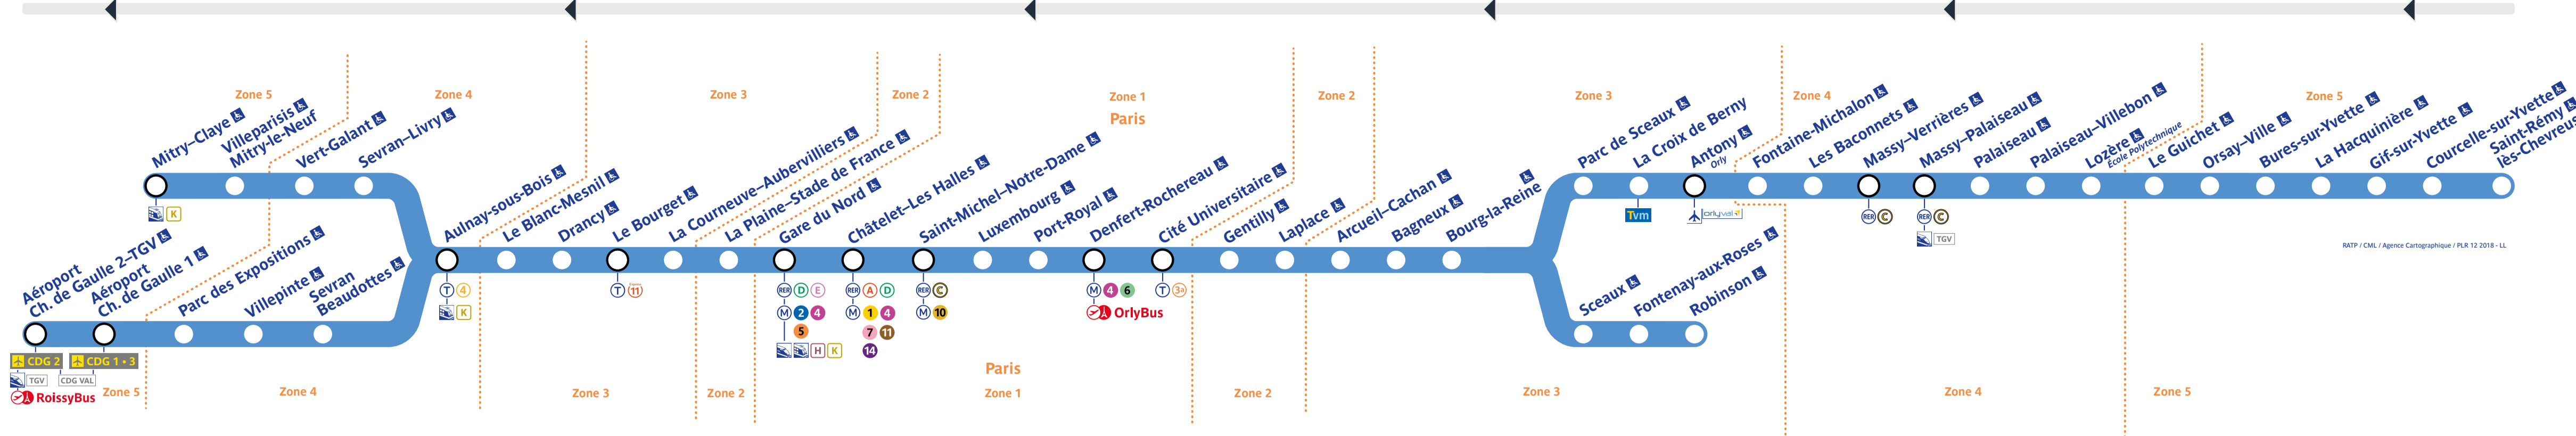

Horaires

Timetable 时间表
Horarios جدول الأوقات

→ Aéroport Ch. de Gaulle 2 - TGV • Mitry-Claye

Info trafic

Retrouvez les horaires en scannant ce QR Code

Le samedi 27 juillet 2024

Table of train schedules for Saturday, July 27, 2024. Columns include station names and departure times in minutes. Rows list various stations along the line.

Table of train schedules for Saturday, July 27, 2024. Columns include station names and departure times in minutes. Rows list various stations along the line.

Table of train schedules for Saturday, July 27, 2024. Columns include station names and departure times in minutes. Rows list various stations along the line.

Table of train schedules for Saturday, July 27, 2024. Columns include station names and departure times in minutes. Rows list various stations along the line.